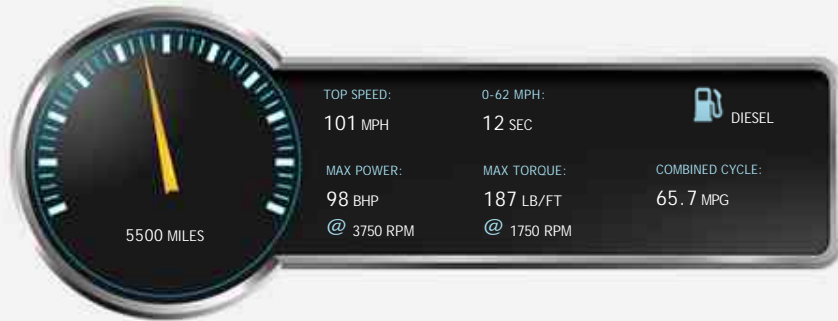

Performance & Engine