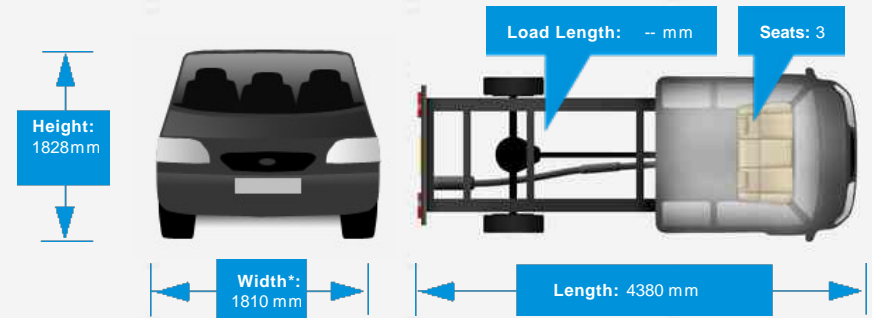

Weights & Measures