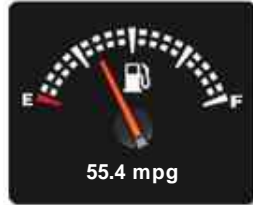

West Heath Garage Ltd

Tel: 01252 541294

Web: www.westheath.co.uk

Minley Road
Cove
Farnborough
Hampshire
GU14 9RR

Citroen Berlingo 850 ENTERPRISE L1 BLUEHDI

£10,800 + VAT

General Info

Engine:	1.6 Diesel Manual
Price:	£10,800 + VAT
Body Type:	4 Dr Van
Owners:	1
Mileage:	5,500
Reg Date:	September 2018 (68)
Colour:	Red

Fuel Economy

Running Costs

CO₂ emission figure (g/km)

VED band and CO₂

Combined

Extra Urban

Urban

No Data