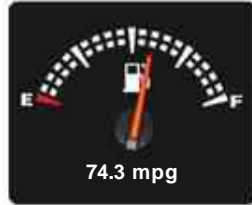

West Heath Garage Ltd

Tel: 01252 541294

Web: www.westheath.co.uk

Minley Road
Cove
Farnborough
Hampshire
GU14 9RR

Citroen Berlingo 850 ENTERPRISE L1 BLUEHDI

£10,800 + VAT

General Info

Engine:	1.6 Diesel Manual
Price:	£10,800 + VAT
Body Type:	4 Dr Van
Owners:	1
Mileage:	5,500
Reg Date:	September 2018 (68)
Colour:	Red

Fuel Economy

Running Costs

CO₂ emission figure (g/km)

VED band and CO₂

Combined

Extra Urban

Urban

No Data