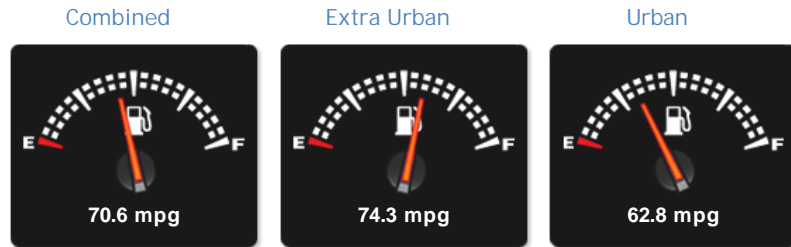

Fuel Economy

Running Costs