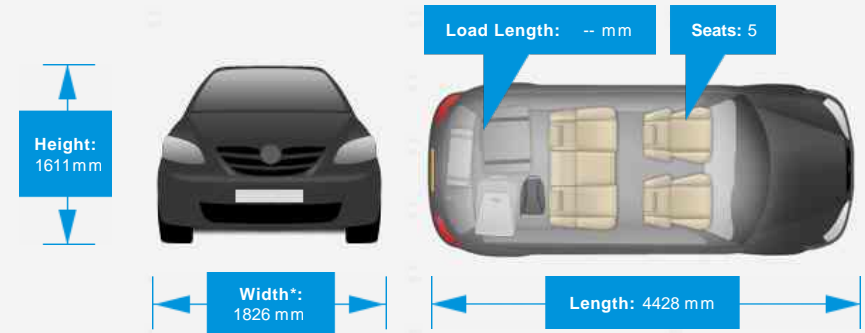

Weights & Measures