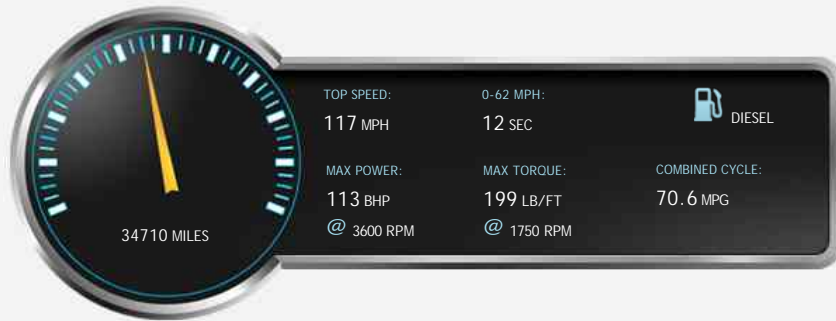

Citroen C4 Picasso E-HDI AIRDREAM EXCLUSIVE PLUS

£8,995

General Info

Engine:	1.6 Diesel Manual
Price:	£8,995
Body Type:	5 Dr MPV
Owners:	2
Mileage:	34,710
Reg Date:	January 2014 (63)
Colour:	Polar White

Vehicle Features

## Performance & Engine

**Engine:** 4 Cylinders  
In Line, 1560 Cc,  
Turbo Charged, SOHC