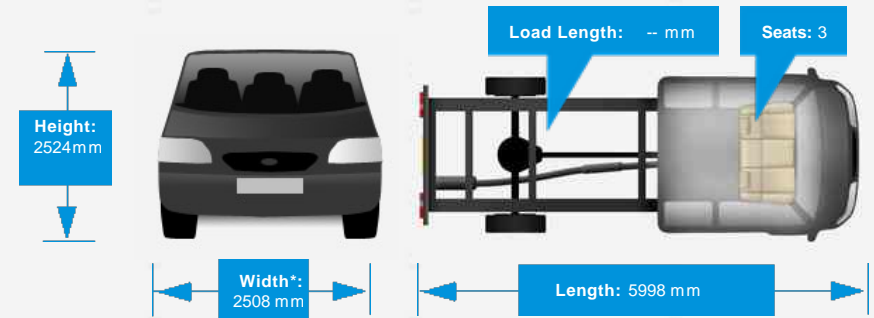

Weights & Measures