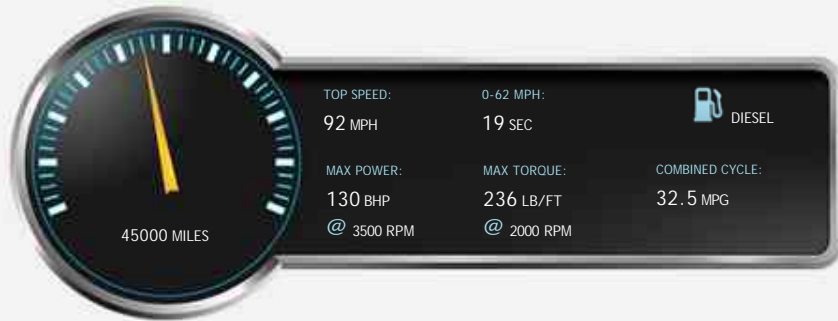

Performance & Engine