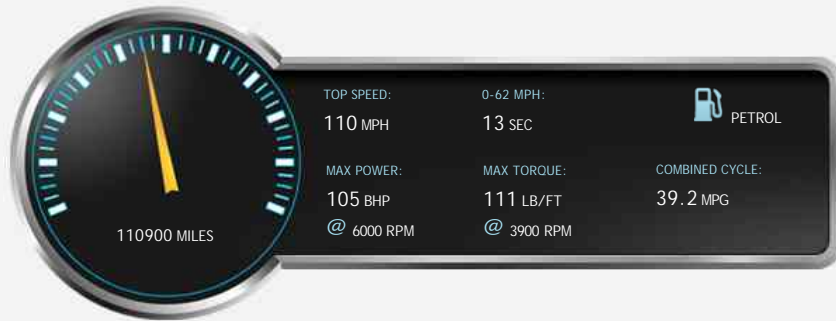

Vauxhall Zafira 1.6 Active 7 Seat MPV 5dr Manual

£2,990

General Info

Engine:	1.6 Petrol Manual
Price:	£2,990
Body Type:	5 Dr MPV
Owners:	
Mileage:	110,900
Reg Date:	July 2009 (09)
Colour:	Blue Metallic

Vehicle Features

Not Specified

Vehicle Description

Blue Metallic with Cloth Interior Trim. SPECIFICATION INCLUDES : 1.6 petrol engine, manual gearbox, 7 seats with multi configuration, A/C, remote locking, e/windows, CD audio, computer. OTHER INFORMATION : hpi clear, one previous keeper, 03/20 mot, service history, serviced at 7k, 18k, 28k, 39k, 56k, 71k and 97k miles, new cam belt, warranty options. Up to 47mpg economy and 230pa road tax band. An excellent, good value and versatile vehicle. PORTFIELD CAR SALES OFFER A WIDE RANGE OF FINANCE OPTIONS TO SUIT YOUR BUDGET AND TO FIT ALL CIRCUMSTANCES. APPLY TODAY AND LET US USE OUR 30 YEARS EXPERIENCE IN THE FINANCE INDUSTRY TO OBTAIN THE BEST DEAL FOR YOU SUBJECT TO STATUS. PART EXCHANGE WELCOME, EXTENDED NATIONWIDE WARRANTY PACKAGES, DRIVE AWAY INSURANCE SUBJECT TO STATUS, NATIONWIDE DELIVERY AVAILABLE, ALL MAJOR DEBIT/CREDIT CARDS ACCEPTED. To find us : Sat Nav post code is BH23 2LJ.

Portfield Car Sales, Station Approach, Fairmile Road, Christchurch, Dorset, BH23 2LJ

Tel: 01202 474788 - Web: www.portfieldcarsales.co.uk

Opening Hours: Mon - Fri 9am - 5:30pm | Sat 9am - 5pm | Sun 10am - 3pm

Performance & Engine

Engine: 4 Cylinders
In Line, 1598 Cc,
Naturally Aspirated,
DOHC

Weights & Measures

*Including mirrors

Safety

NCAP Adult Rating: No Data
NCAP Child Rating: No Data
NCAP Pedestrian Rating: No Data
NCAP Safety Assist: No Data
NCAP Overall Rating: No Data