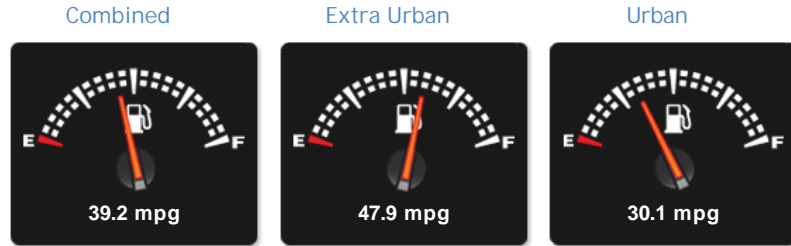

Vauxhall Zafira 1.6 Active 7 Seat MPV 5dr Manual

£2,990

General Info

Engine:	1.6 Petrol Manual
Price:	£2,990
Body Type:	5 Dr MPV
Owners:	
Mileage:	110,900
Reg Date:	July 2009 (09)
Colour:	Blue Metallic

Vehicle Features

Not Specified

Vehicle Description

Blue Metallic with Cloth Interior Trim. SPECIFICATION INCLUDES : 1.6 petrol engine, manual gearbox, 7 seats with multi configuration, A/C, remote locking, e/windows, CD audio, computer. OTHER INFORMATION : hpi clear, one previous keeper, 03/20 mot, service history, serviced at 7k, 18k, 28k, 39k, 56k, 71k and 97k miles, new cam belt, warranty options. Up to 47mpg economy and 230pa road tax band. An excellent, good value and versatile vehicle. PORTFIELD CAR SALES OFFER A WIDE RANGE OF FINANCE OPTIONS TO SUIT YOUR BUDGET AND TO FIT ALL CIRCUMSTANCES. APPLY TODAY AND LET US USE OUR 30 YEARS EXPERIENCE IN THE FINANCE INDUSTRY TO OBTAIN THE BEST DEAL FOR YOU SUBJECT TO STATUS. PART EXCHANGE WELCOME, EXTENDED NATIONWIDE WARRANTY PACKAGES, DRIVE AWAY INSURANCE SUBJECT TO STATUS, NATIONWIDE DELIVERY AVAILABLE, ALL MAJOR DEBIT/CREDIT CARDS ACCEPTED. To find us : Sat Nav post code is BH23 2LJ.

Performance & Engine

Engine: 4 Cylinders
In Line, 1598 Cc,
Naturally Aspirated,
DOHC

Weights & Measures

*Including mirrors

Safety

NCAP Adult Rating: No Data
NCAP Child Rating: No Data
NCAP Pedestrian Rating: No Data
NCAP Safety Assist: No Data
NCAP Overall Rating: No Data

Fuel Economy

Running Costs

CO₂ emission figure (g/km)

VED band and CO₂

Insurance & Security

Insurance Group
(1-20)

Security

Immobiliser