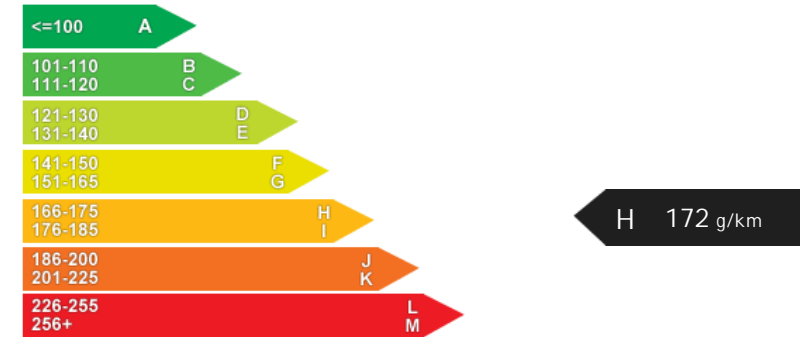

Running Costs

CO₂ emission figure (g/km)

VED band and CO₂