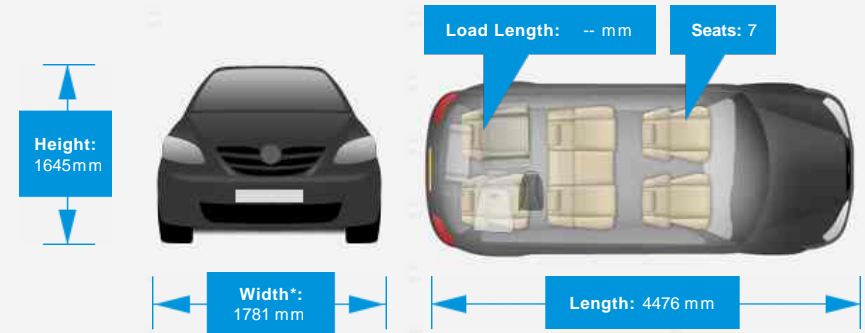

Performance & Engine

Engine: 4 Cylinders
In Line, 1598 Cc,
Naturally Aspirated,
DOHC

Weights & Measures

*Including mirrors

Safety

NCAP Adult Rating: No Data
NCAP Child Rating: No Data
NCAP Pedestrian Rating: No Data
NCAP Safety Assist: No Data
NCAP Overall Rating: No Data