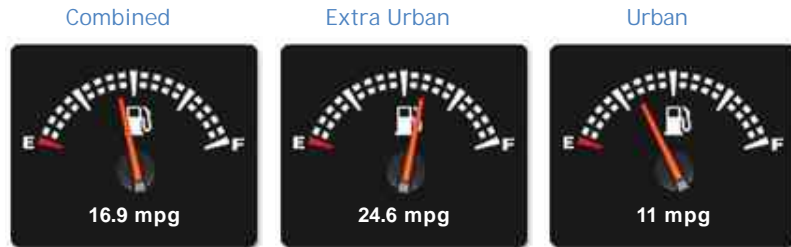

Fuel Economy

Running Costs