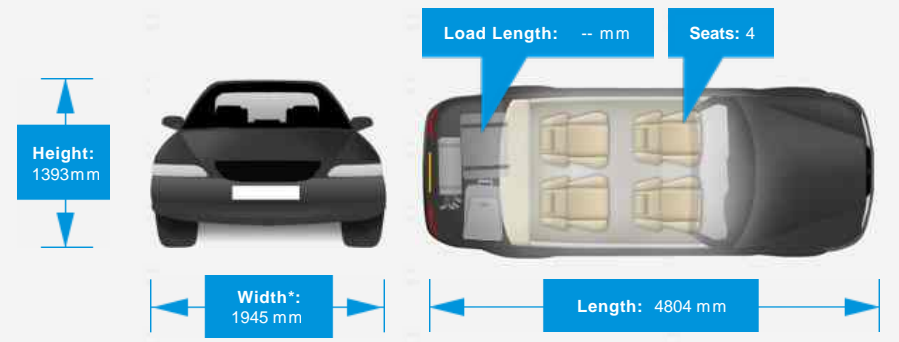

Weights & Measures