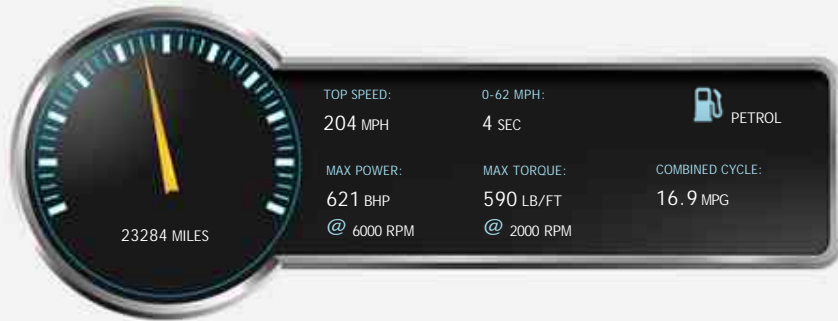

Performance & Engine