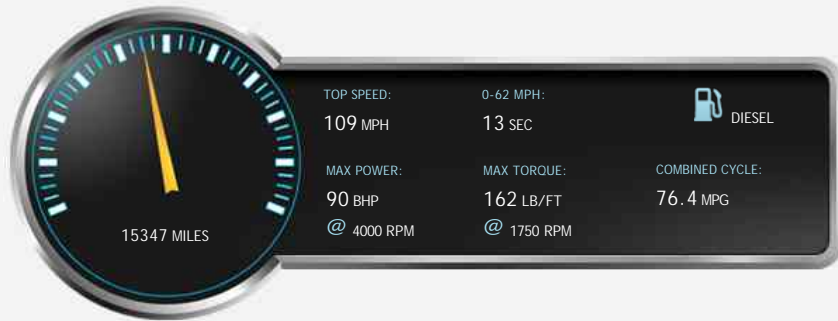

Performance & Engine

Engine: 4 Cylinders
In Line, 1461 Cc,
Turbo Charged, SOHC

Driven Wheels: Front

Gears: 6

Weights & Measures

Doors: 5

*Including mirrors

Safety