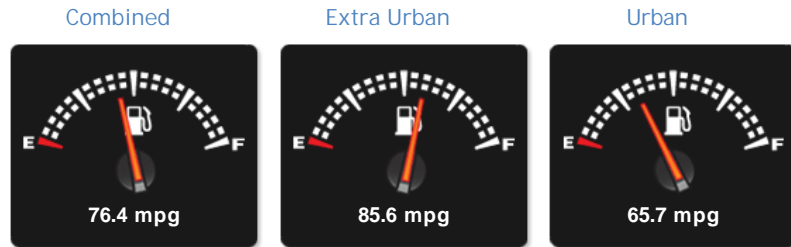

Fuel Economy

Running Costs