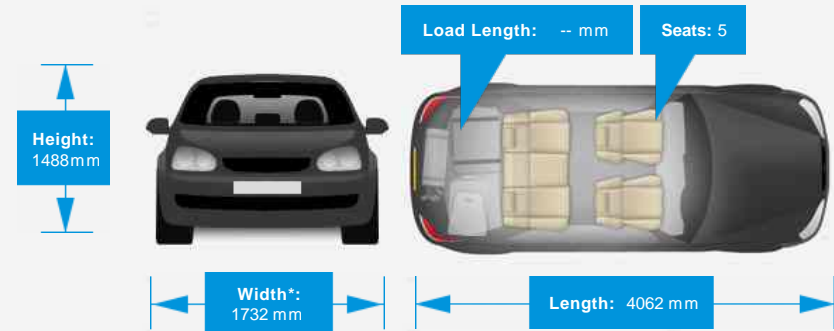

Performance & Engine

Engine: 4 Cylinders
In Line, 1461 Cc,
Turbo Charged, SOHC

Driven Wheels: Front

Gears: 6

Weights & Measures

Doors: 5

*Including mirrors

Safety