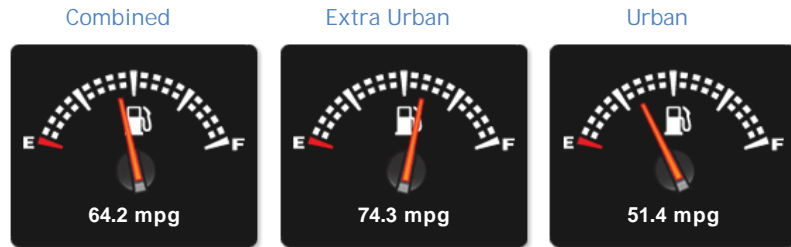

Fuel Economy

Running Costs