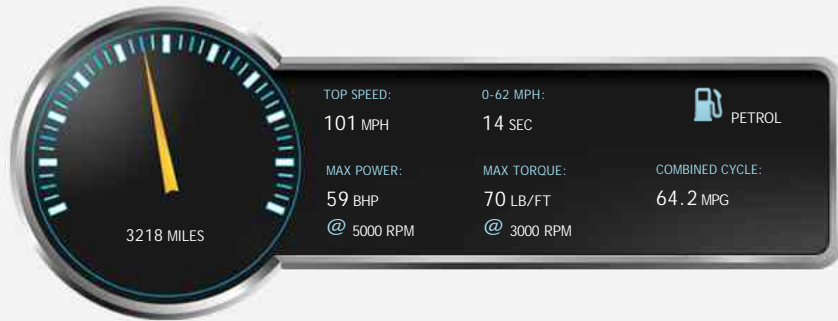

Performance & Engine