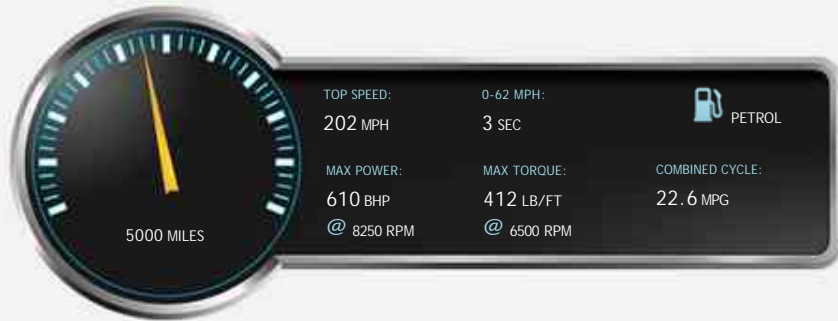

Performance & Engine