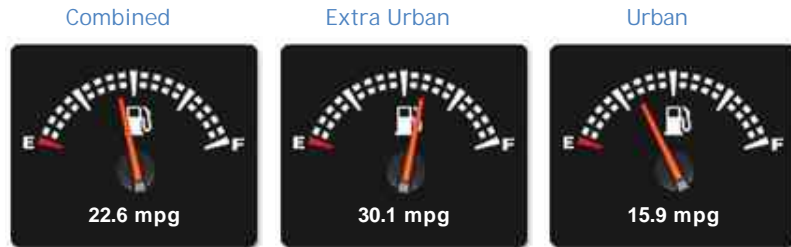

Fuel Economy

Running Costs