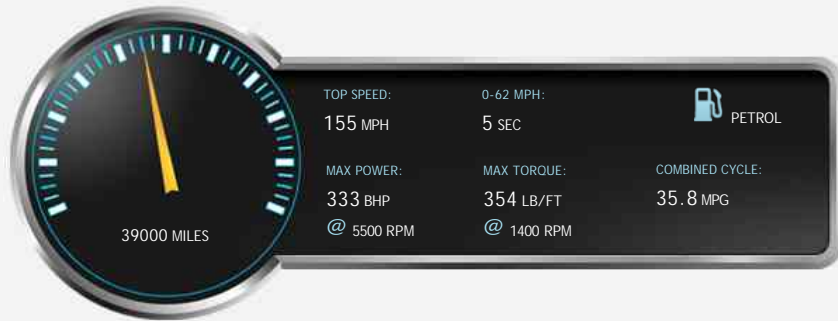

Performance & Engine