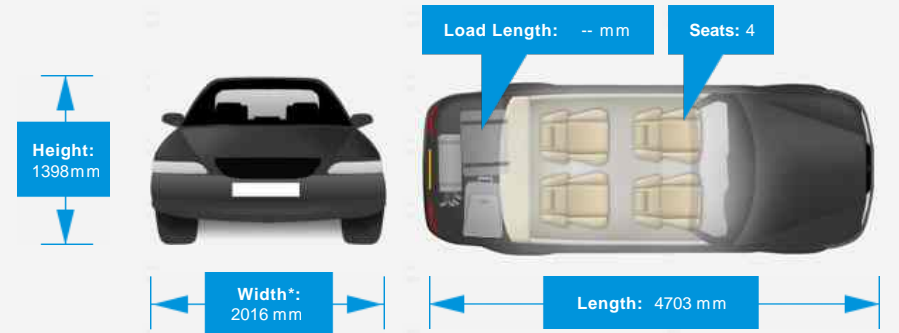

Weights & Measures