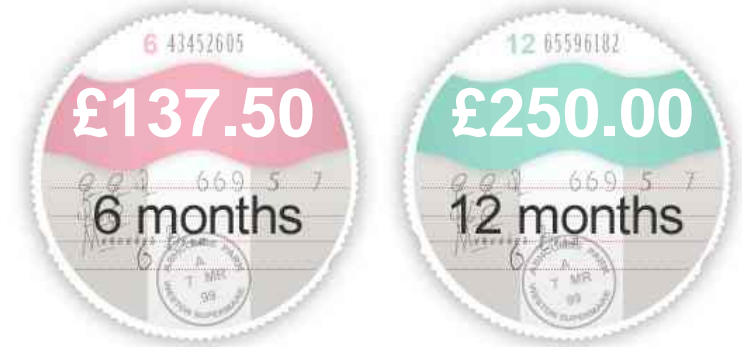

### General Info

Engine:	3.0 Petrol Automatic
Price:	£21,950
Body Type:	2 Dr Convertible
Owners:	
Mileage:	39,000
Reg Date:	April 2014 (14)
Colour:	Polar White with Black Nappa Leather

## Insurance & Security

Road Tax

Insurance Group  
(1-20)

Security

Immobiliser

Euro Status