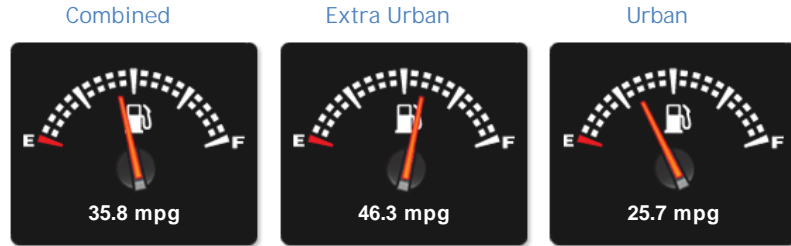

Fuel Economy

Running Costs