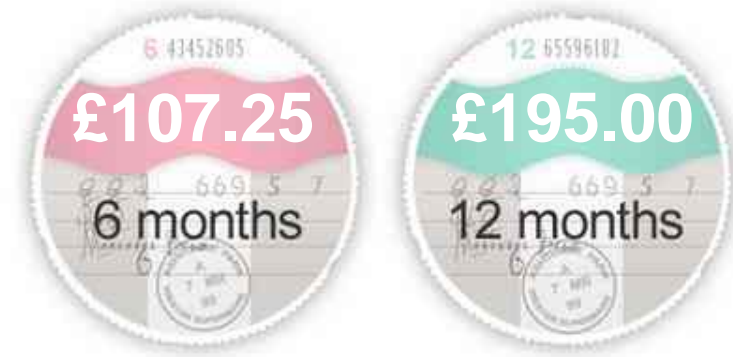

t. 01344 624031

www.prestigecarsltd.com

General Info

Engine:	1.8 Petrol Automatic
Price:	£18,450
Body Type:	2 Dr Convertible
Owners:	2
Mileage:	21,000
Reg Date:	April 2015 (15)
Colour:	Obsidian Black Metallic with Black Leather

Vehicle Description

We are pleased to offer this stunning low mileage and rarely available SLK250 (Petrol). In a most desirable colour scheme with a very high level of factory options. Covered just 21,000 miles, this car has been exceptionally well cared for and has a full service history.

Opening Hours: Mon - Sun By Appointment Please

Performance & Engine

Weights & Measures

*Including mirrors

Safety

NCAP Adult Rating: No Data

NCAP Child Rating: No Data

NCAP Pedestrian Rating: No Data

Insurance Group
(1-20)

Security

Immobiliser

Euro Status