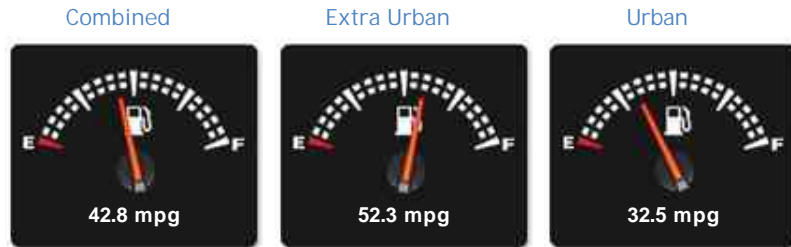

Fuel Economy

Running Costs