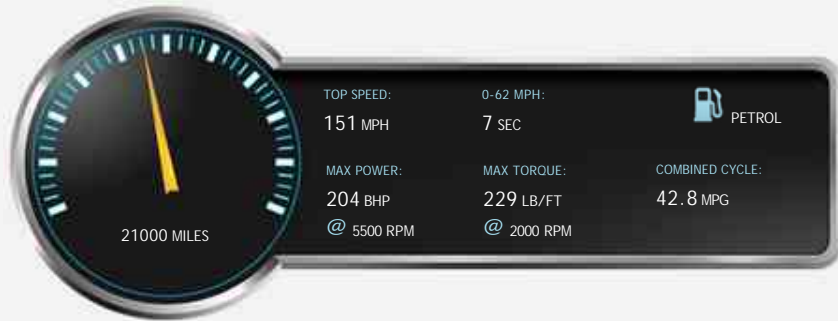

Performance & Engine