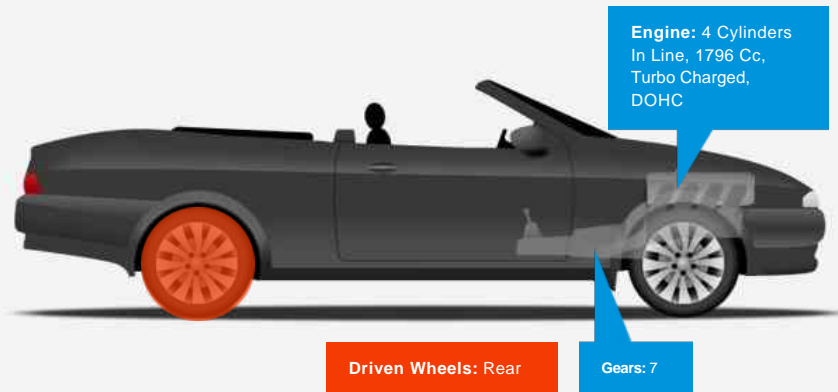

Performance & Engine