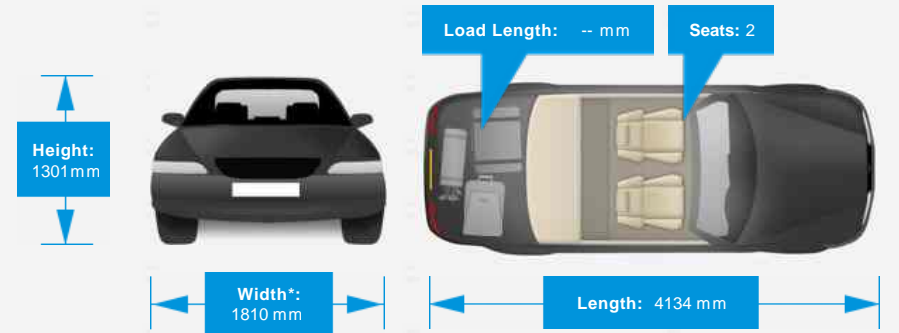

Opening Hours: Mon - Sun By Appointment Please

Performance & Engine

Weights & Measures

*Including mirrors

Safety

NCAP Adult Rating: No Data

NCAP Child Rating: No Data

NCAP Pedestrian Rating: No Data