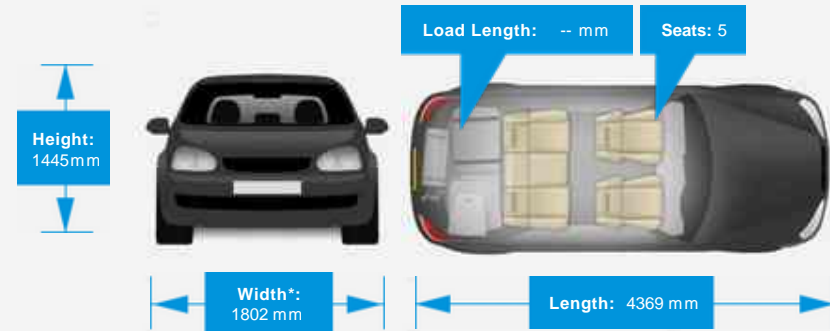

Performance & Engine

Engine: 4 Cylinders
In Line, 1560 Cc,
Turbo Charged,
DOHC

Driven Wheels: Front

Gears: 6

Weights & Measures

Doors: 5

*Including mirrors

Safety