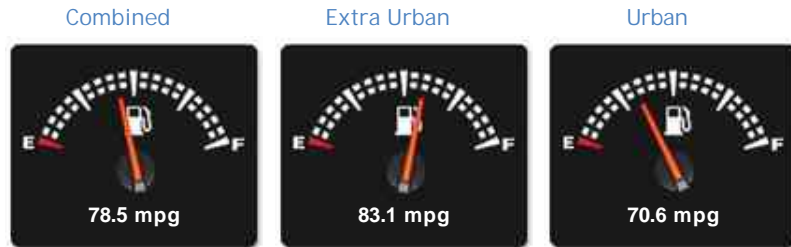

Fuel Economy

Running Costs