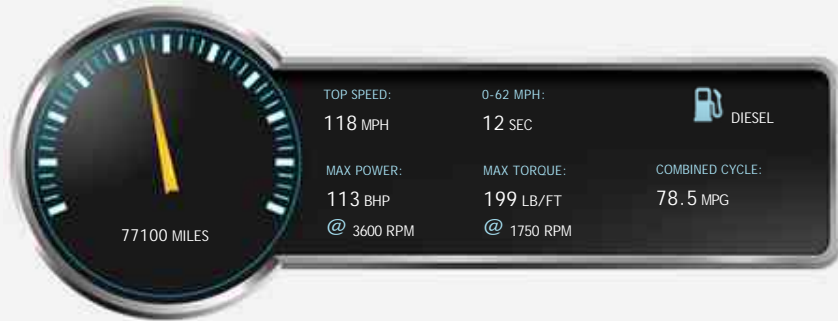

Volvo V40 1.6 D2 SE LUX 5dr Manual 6 Speed

£7,490

General Info

Engine:	1.6 Diesel Manual
Price:	£7,490
Body Type:	5 Dr Hatchback
Owners:	
Mileage:	77,100
Reg Date:	March 2013 (13)
Colour:	Black

Vehicle Features

Not Specified

Vehicle Description

Black with Light Leather Trim. SPECIFICATION INCLUDES : 1.6 D2 engine, six speed manual gearbox, start/stop, alloy wheels, LED style day running side lights, roof spoiler, rear parking sensors, colour screen interface, bluetooth phone/media connectivity, DAB radio, auxiliary input, auto climate control A/C, computer, sports style multi function steering wheel, cruise control, speed limiter, power folding mirrors, remote boot release, auto activating head lights, front centre armrest, rear centre armrest, metallic effect interior inlays, keyless engine start, carpet mats, isofix, cup holders. OTHER INFORMATION : hpi clear, one owner, 03/20 mot, FSH, serviced at 12k, 24k, 34k, 57k and 70k miles, warranty options, 2x keys. Good performance, up to 83mpg economy and 00/zero road tax. A superb modern mid size car with low running costs. PORTFIELD CAR SALES OFFER A WIDE RANGE OF FINANCE OPTIONS TO SUIT YOUR BUDGET AND TO FIT ALL CIRCUMSTANCES. APPLY TODAY AND LET US USE OUR 30 YEARS

Performance & Engine

Engine: 4 Cylinders
In Line, 1560 Cc,
Turbo Charged,
DOHC

Driven Wheels: Front

Gears: 6

Weights & Measures

Doors: 5

*Including mirrors

Safety