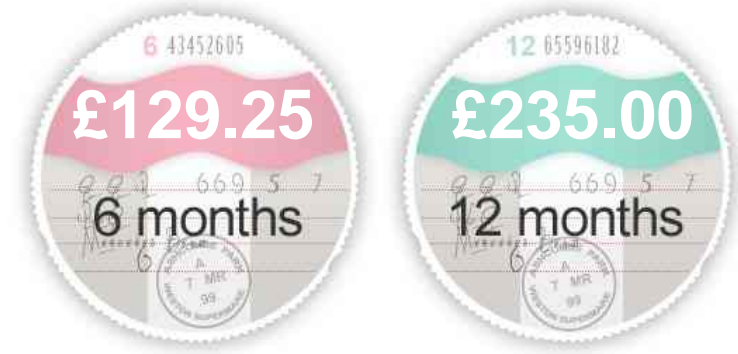

Land Rover Range Rover Evoque 2.2 Sd4 Pure Tech Auto 4WD 5 door

£15,995

General Info

Engine:	2.2 Diesel Automatic
Price:	£15,995
Body Type:	5 Dr Estate
Owners:	3
Mileage:	72,000
Reg Date:	August 2012 (12)
Colour:	Firenze Red

Road Tax

Insurance Group
(1-50)

Security

Immobiliser

Euro Status