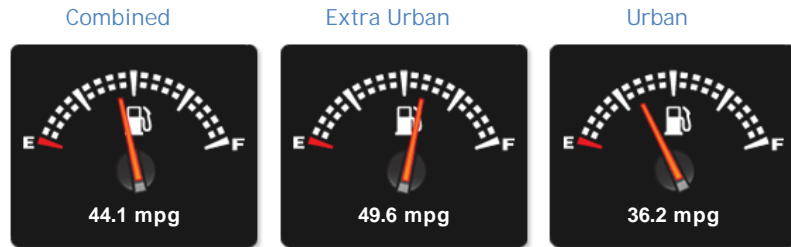

Fuel Economy

Running Costs