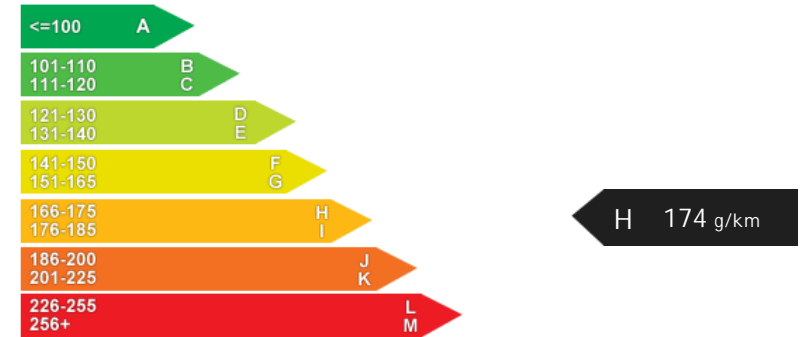

CO₂ emission figure (g/km)

VED band and CO₂