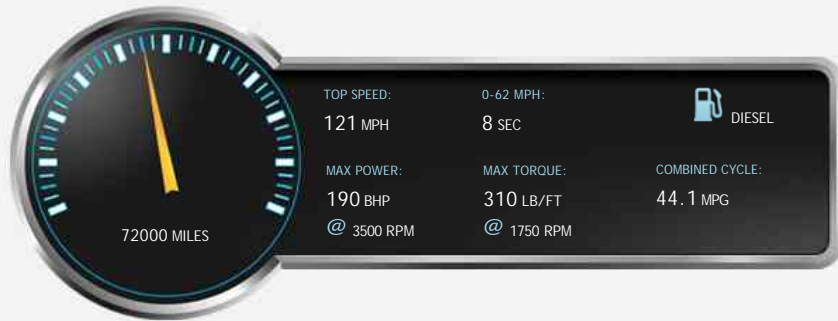

Land Rover Range Rover Evoque 2.2 Sd4 Pure Tech Auto 4WD 5 door

£15,995

General Info

Engine:	2.2 Diesel Automatic
Price:	£15,995
Body Type:	5 Dr Estate
Owners:	3
Mileage:	72,000
Reg Date:	August 2012 (12)
Colour:	Firenze Red

Performance & Engine

Driven Wheels: All -

Permanent

Gears: 6

Weights & Measures

Doors: 5

*Including mirrors

Safety