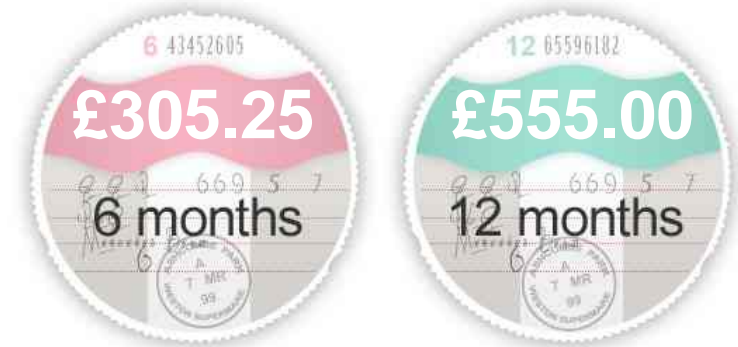

### General Info

Engine:	5.2 Petrol Semi-Automatic
Price:	£96,950
Body Type:	2 Dr Coupe
Owners:	1
Mileage:	1,500
Reg Date:	June 2016 (16)
Colour:	Vegas Yellow

## Insurance & Security

Road Tax

Insurance Group  
(1-20)

Security

Immobiliser

Euro Status