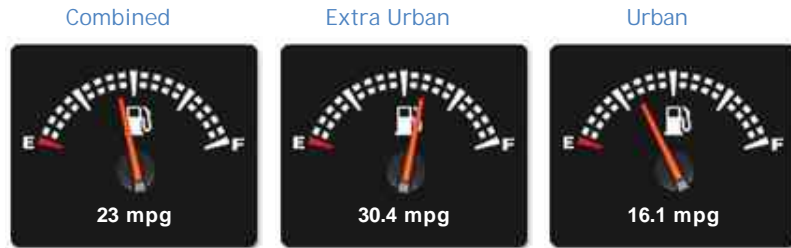

Fuel Economy

Running Costs