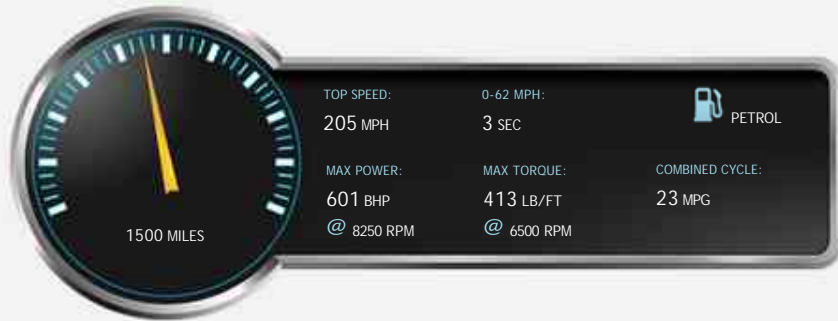

Performance & Engine