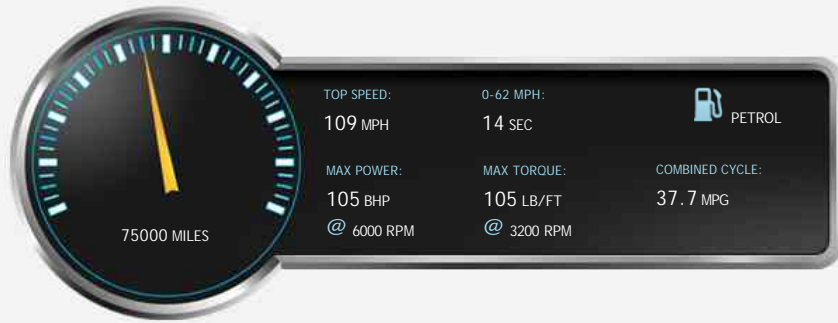

Performance & Engine