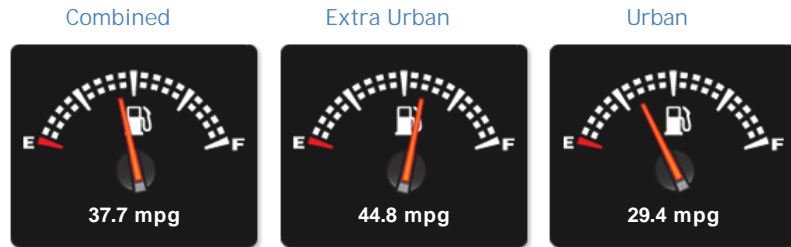

Fuel Economy

Running Costs