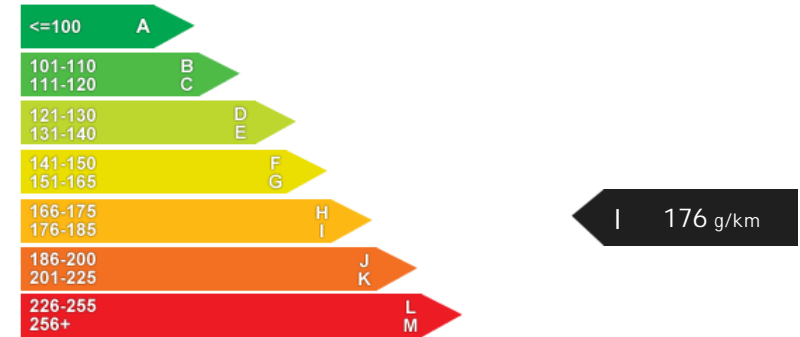

NCAP Adult Rating: No Data
NCAP Child Rating: No Data
NCAP Pedestrian Rating: No Data
NCAP Safety Assist: No Data
NCAP Overall Rating: No Data

Fuel Economy

Running Costs

CO₂ emission figure (g/km)

VED band and CO₂