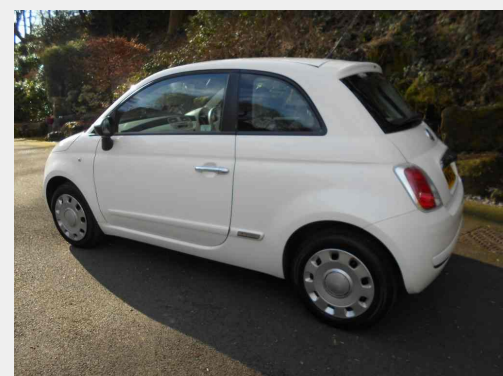

ACM Ripley

Tel: 01132 843300

Web: www.acmmotors.co.uk

The Garage

Main Street

Pool in Wharfdale

West Yorkshire

LS21 1LH

Fiat 500 POP

£3,990

General Info

Engine:	1.2 Petrol Manual
Price:	£3,990
Body Type:	3 Dr Hatchback
Owners:	2
Mileage:	37,817
Reg Date:	February 2012 (61)
Colour:	Pure White

Vehicle Features

Not Specified

Vehicle Description

We Offer This Lovely Example of The Popular Fiat 500. Finished In Pure White with Contrasting Grey and White Trim, Electric Windows, Central Locking, Electric Mirrors. Only £30 Road Tax and Low Insurance Group. Full Service History. New Clutch. PART EXCHANGE WELCOME, COMPETITIVE FINANCE AVAILABLE. 3 MONTH WARRANTY, OTHER WARRANTY OPTIONS AVAILABLE. Call Garry on 07860 414901 to View or Discuss