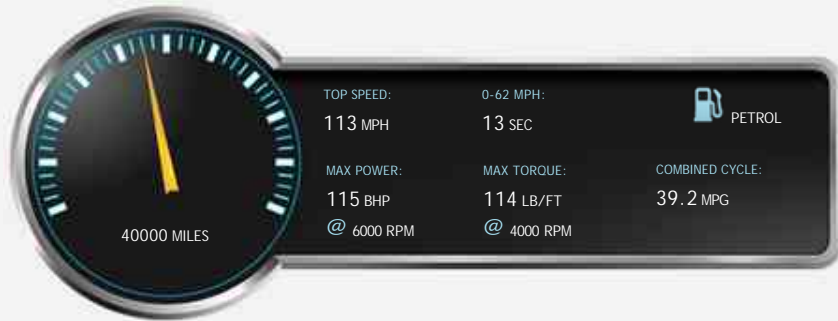

Performance & Engine