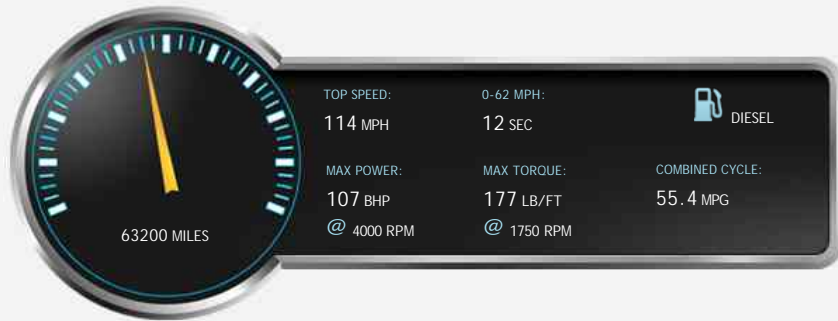

Performance & Engine