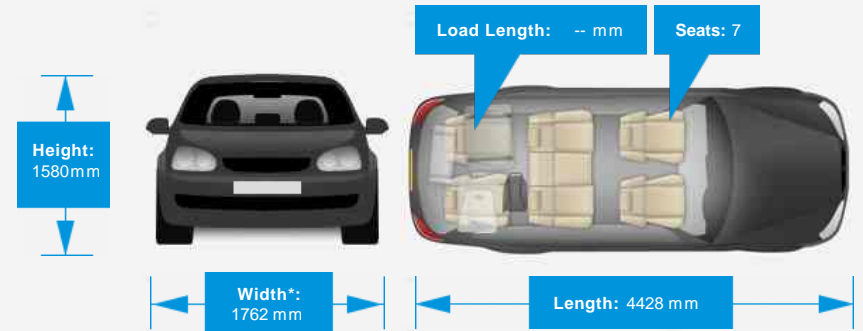

Weights & Measures