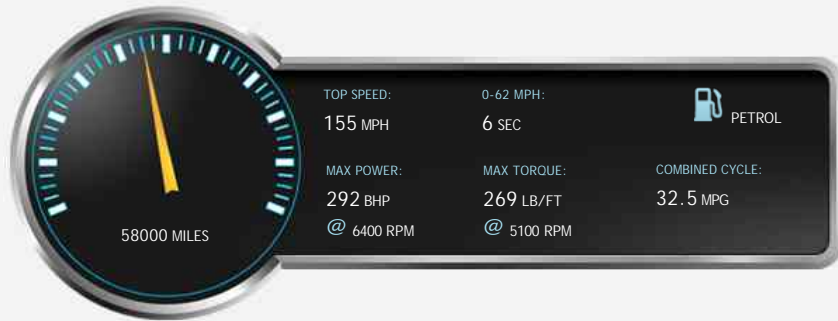

t. 01344 624031

www.prestigecarsltd.com

General Info

Engine:	3.5 Petrol Automatic
Price:	£13,950
Body Type:	2 Dr Coupe
Owners:	1
Mileage:	58,000
Reg Date:	May 2010 (10)
Colour:	Obsidian Black Metallic with Black Nappa Leather

Opening Hours: Mon - Sun By Appointment Please

Performance & Engine

Engine: 6 Cylinders
Vee, 3498 Cc,
Naturally Aspirated,
DOHC

Driven Wheels: Rear

Gears: 7

Weights & Measures

Doors: 2

*Including mirrors