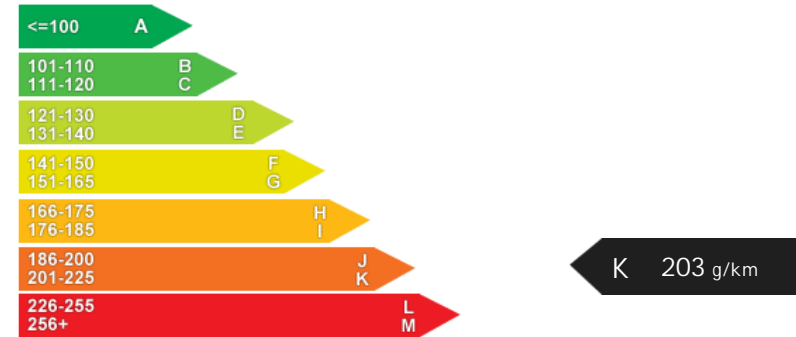

t. 01344 624031

www.prestigecarsltd.com

General Info

Engine:	3.5 Petrol Automatic
Price:	£13,950
Body Type:	2 Dr Coupe
Owners:	1
Mileage:	58,000
Reg Date:	May 2010 (10)
Colour:	Obsidian Black Metallic with Black Nappa Leather

Opening Hours: Mon - Sun By Appointment Please

Performance & Engine

Engine: 6 Cylinders
Vee, 3498 Cc,
Naturally Aspirated,
DOHC

Driven Wheels: Rear

Gears: 7

Weights & Measures

Doors: 2

*Including mirrors

Safety

NCAP Adult Rating: No Data
NCAP Child Rating: No Data
NCAP Pedestrian Rating: No Data
NCAP Safety Assist: No Data
NCAP Overall Rating: No Data

Fuel Economy

Running Costs

CO₂ emission figure (g/km)

VED band and CO₂