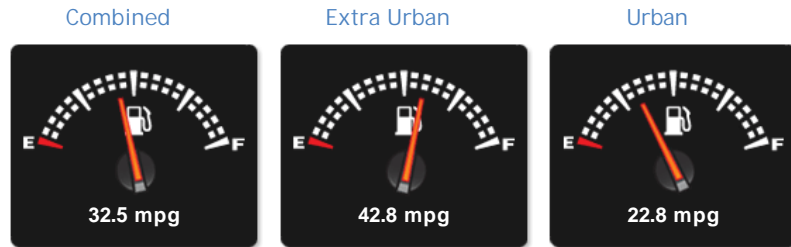

Fuel Economy

Running Costs