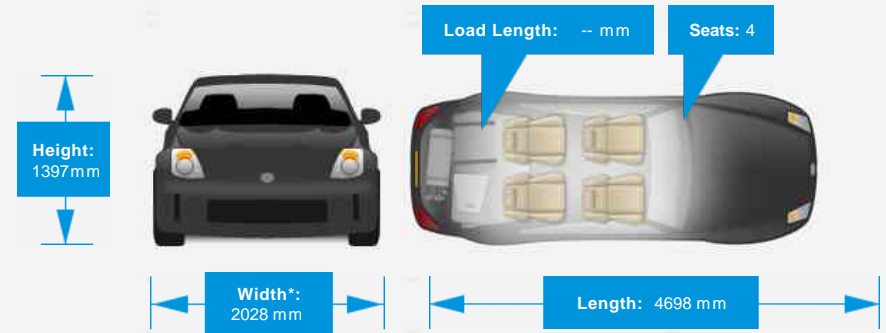

Opening Hours: Mon - Sun By Appointment Please

Performance & Engine

Engine: 6 Cylinders
Vee, 3498 Cc,
Naturally Aspirated,
DOHC

Driven Wheels: Rear

Gears: 7

Weights & Measures

Doors: 2

*Including mirrors