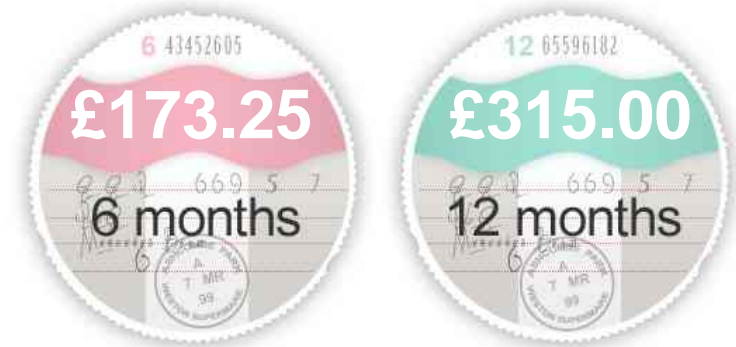

t. 01344 624031

www.prestigecarsltd.com

General Info

Engine:	3.5 Petrol Automatic
Price:	£13,950
Body Type:	2 Dr Coupe
Owners:	1
Mileage:	58,000
Reg Date:	May 2010 (10)
Colour:	Obsidian Black Metallic with Black Nappa Leather

Insurance & Security

Road Tax

Insurance Group
(1-20)

Security

Immobiliser

Euro Status