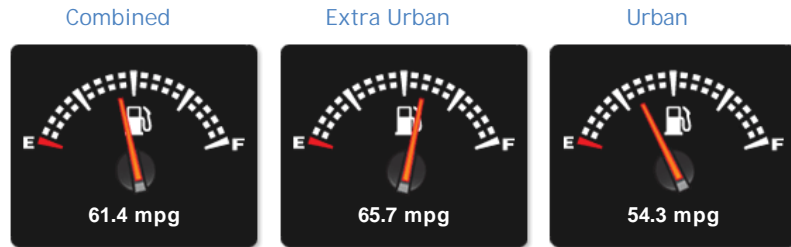

Fuel Economy

Running Costs