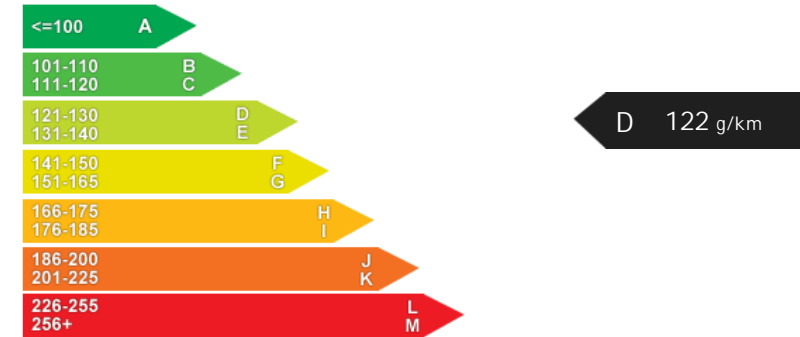

NCAP Adult Rating: ★★★★★
NCAP Child Rating: ★★★★★
NCAP Pedestrian Rating: ★★★★★
NCAP Safety Assist: ★★★★★
NCAP Overall Rating: ★★★★★

Fuel Economy

Running Costs

CO₂ emission figure (g/km)

VED band and CO₂

Insurance & Security