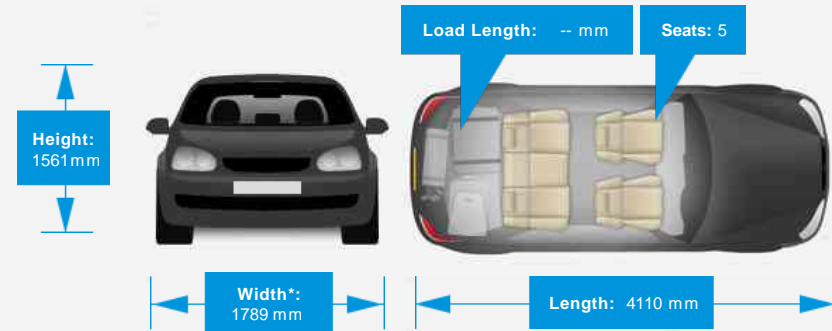

Performance & Engine

Engine: 4 Cylinders
In Line, 1995 Cc,
Turbo Charged,
DOHC

Driven Wheels: Front

Gears: 6

Weights & Measures

Doors: 5

*Including mirrors

Safety