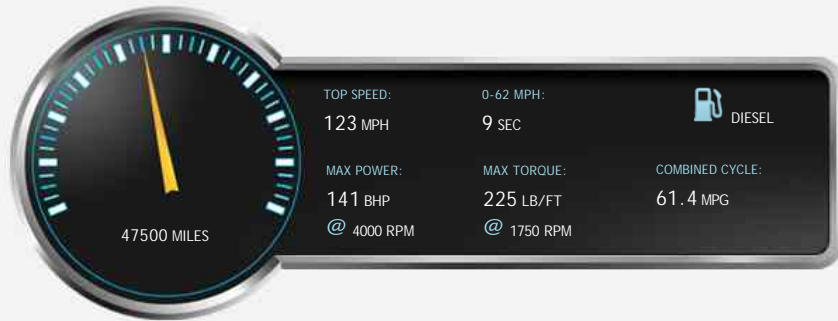

MINI Countryman Cooper SD 2.0d 5 door

£9,795

General Info

Engine:	2.0 Diesel Manual
Price:	£9,795
Body Type:	5 Dr Hatchback
Owners:	2
Mileage:	47,500
Reg Date:	April 2012 (12)
Colour:	Royal Grey

Vehicle Features

- > 18" Turbo Fan Light Alloy Wheels
- > Cloth/Leather Parallel Lines Pure...
- > Multi-function for Steering Wheel
- > Automatic start/stop function
- > Colour Line - Carbon Black
- > Radio VISUAL BOOST
- > Chrome line exterior
- > 5 seats
- > Interior World - Carbon Black
- > Automatic Air Conditioning
- > 'Chili' pack
- > Dashboard Trim - Piano Black
- > Voice control

Performance & Engine

Engine: 4 Cylinders
In Line, 1995 Cc,
Turbo Charged,
DOHC

Driven Wheels: Front

Gears: 6

Weights & Measures

Doors: 5

*Including mirrors

Safety