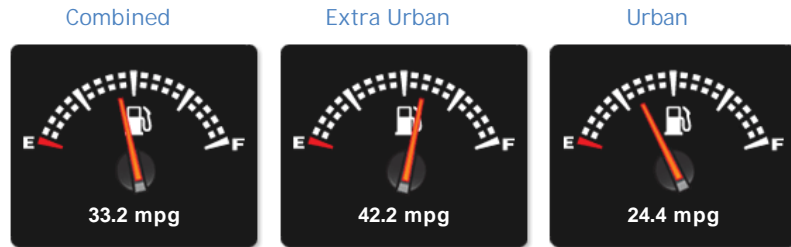

Fuel Economy

Running Costs