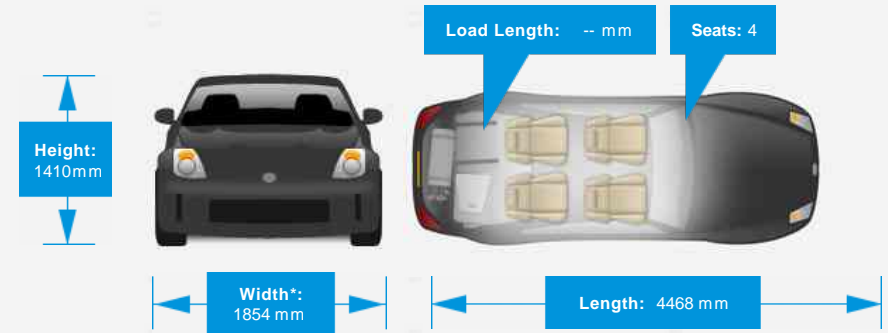

## Performance & Engine

**Engine:** 6 Cylinders  
In Line, 2979 Cc,  
Turbo Charged,  
DOHC

**Driven Wheels:** Rear

**Gears:** 6

## Weights & Measures

**Doors:** 2

\*Including mirrors