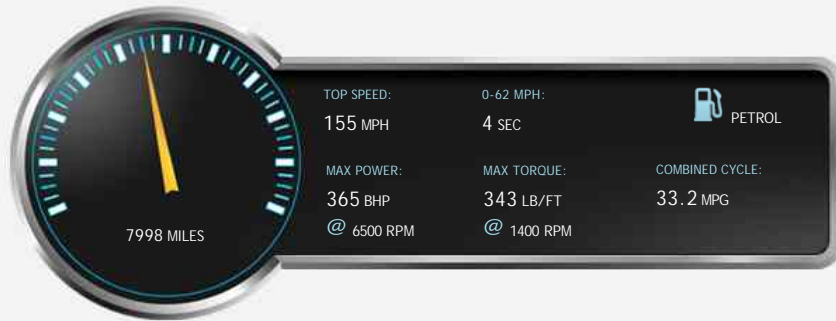

Performance & Engine