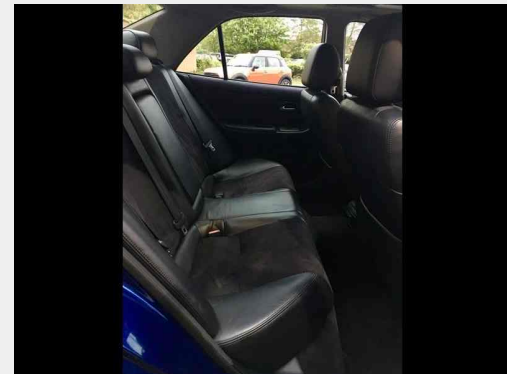

Lexus IS IS 200 SE 6spd RSedition A/C Glass Sunroof NewMOT FSH

£2,980