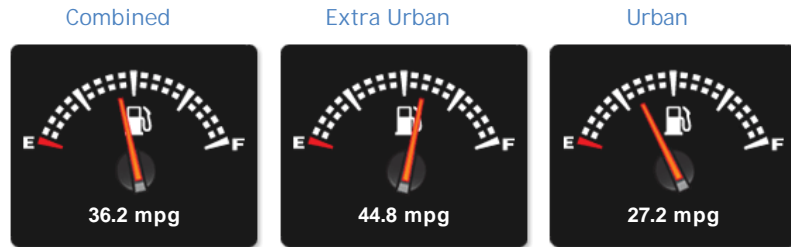

Subaru BRZ SE LUX

£19,450

General Info

Engine:	2.0 Petrol Manual
Price:	£19,450
Body Type:	2 Dr Coupe
Owners:	1
Mileage:	21,815
Reg Date:	June 2017 (17)
Colour:	Crystal White Pearl

Vehicle Features

> 17inch Alloy Wheels	> Air Conditioning
> Alarm	> Alloy Wheels
> Anti-Lock Brakes	> Automatic Headlamp Operation
> Bluetooth & USB Connectivity	> Central Locking
> Cruise Control	> Climate Control
> Folding Rear Seats	> Part Leather Interior
> Passenger Airbag	

Engine: 4 Cylinders ,
1998 Cc, Naturally
Aspirated, DOHC

Driven Wheels: Rear

Gears: 6

Weights & Measures

Doors: 2

*Including mirrors

Safety

NCAP Adult Rating: No Data
NCAP Child Rating: No Data
NCAP Pedestrian Rating: No Data
NCAP Safety Assist: No Data
NCAP Overall Rating: No Data

Fuel Economy

Running Costs

CO₂ emission figure (g/km)

Price/liter

Insurance & Security

Road Tax

Insurance Group
(1-50)

Security