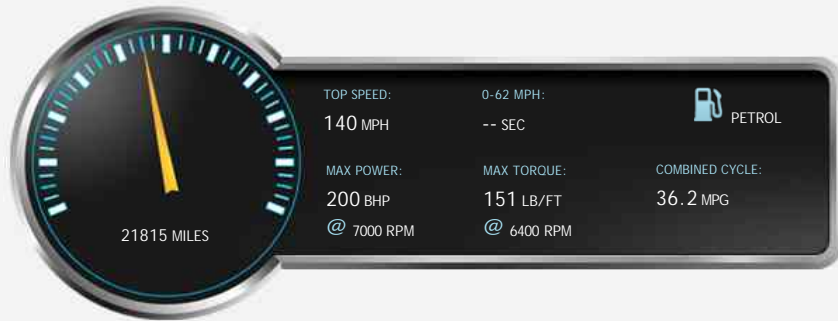

Subaru BRZ SE LUX

£19,450

General Info

Engine:	2.0 Petrol Manual
Price:	£19,450
Body Type:	2 Dr Coupe
Owners:	1
Mileage:	21,815
Reg Date:	June 2017 (17)
Colour:	Crystal White Pearl

Vehicle Features

> 17inch Alloy Wheels	> Air Conditioning
> Alarm	> Alloy Wheels
> Anti-Lock Brakes	> Automatic Headlamp Operation
> Bluetooth & USB Connectivity	> Central Locking
> Cruise Control	> Climate Control
> Folding Rear Seats	> Part Leather Interior
> Passenger Airbag	

Vehicle Description

1st owner was an NHS doctor who part exchanged this BRZ against another fine Subaru from ourselves.

Why buy a GT86 when you can get the real thing!

ABS, Air conditioning, Anti-theft protection, Brake assist system, Central door locking, Connection to ext.entertainment devices, Cruise control, Cup holders, Easy entry, Electric windows, Electronic brake distribution, Electronic traction control, Front airbag, Front fog lights, Isofix preparation, Knee airbags, Power steering, Remote boot/hatch/rear door release, Side airbag, Spoiler, Stability control

Engine: 4 Cylinders ,
1998 Cc, Naturally
Aspirated, DOHC

Driven Wheels: Rear

Gears: 6

Weights & Measures

Doors: 2

*Including mirrors

Safety

NCAP Adult Rating: No Data
NCAP Child Rating: No Data
NCAP Pedestrian Rating: No Data
NCAP Safety Assist: No Data
NCAP Overall Rating: No Data