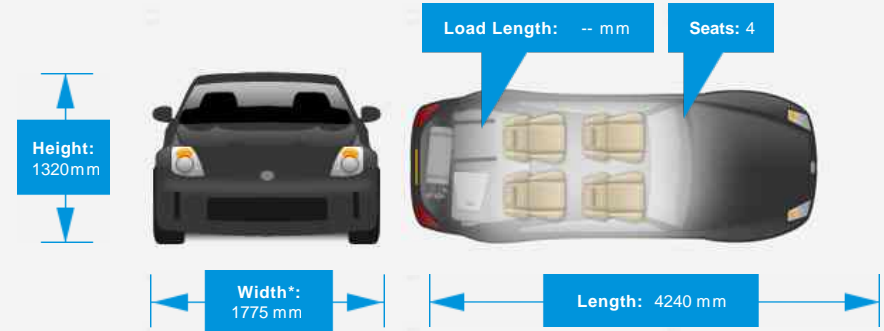

Engine: 4 Cylinders ,
1998 Cc, Naturally
Aspirated, DOHC

Driven Wheels: Rear

Gears: 6

Weights & Measures

Doors: 2

*Including mirrors

Safety

NCAP Adult Rating: No Data
NCAP Child Rating: No Data
NCAP Pedestrian Rating: No Data
NCAP Safety Assist: No Data
NCAP Overall Rating: No Data