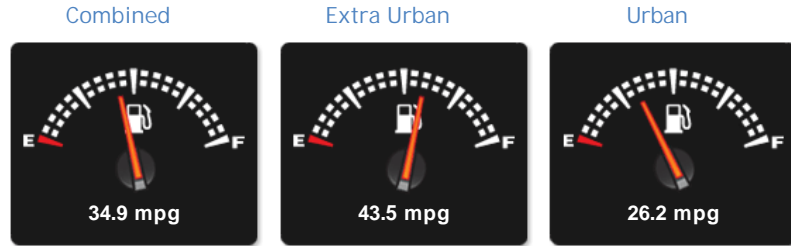

Fuel Economy

Running Costs