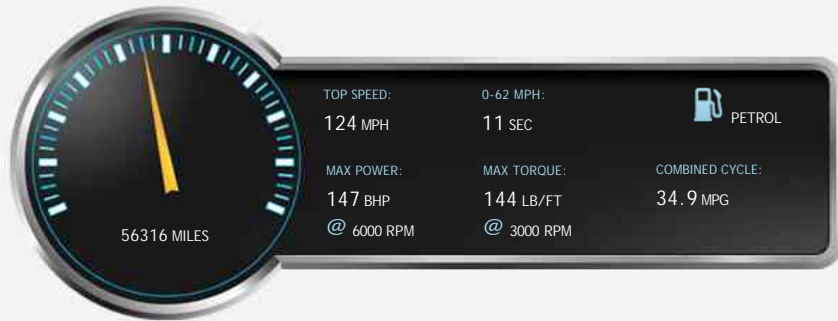

### General Info

Engine:	2.0 Petrol Automatic
Price:	£9,250
Body Type:	5 Dr Estate
Owners:	1
Mileage:	56,316
Reg Date:	September 2012 (62)
Colour:	Graphite Grey metallic

## Performance & Engine

**Driven Wheels:** All -

Permanent

**Gears:** 5