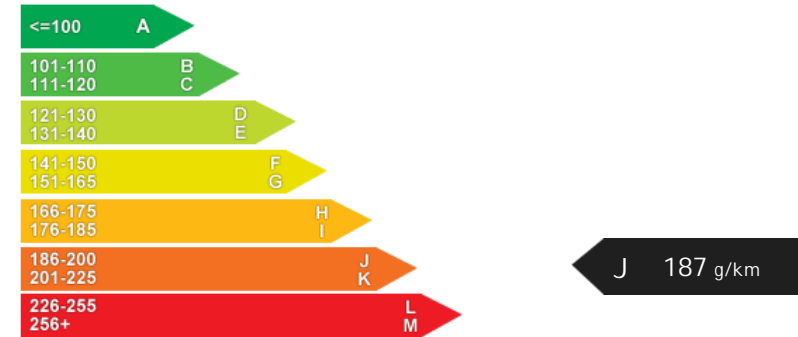

CO₂ emission figure (g/km)

VED band and CO₂