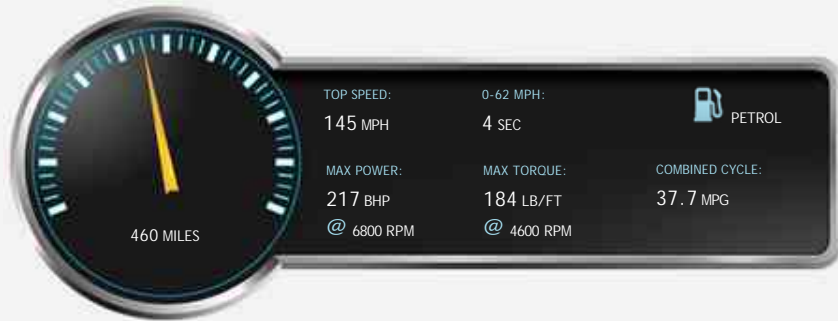

Performance & Engine