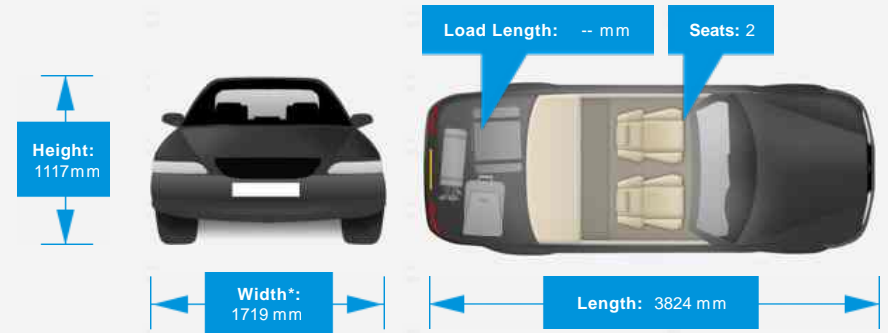

Weights & Measures