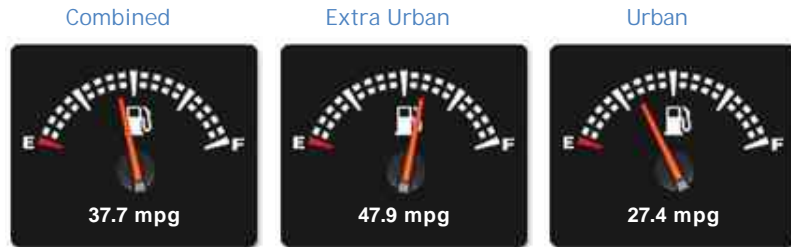

Fuel Economy

Running Costs