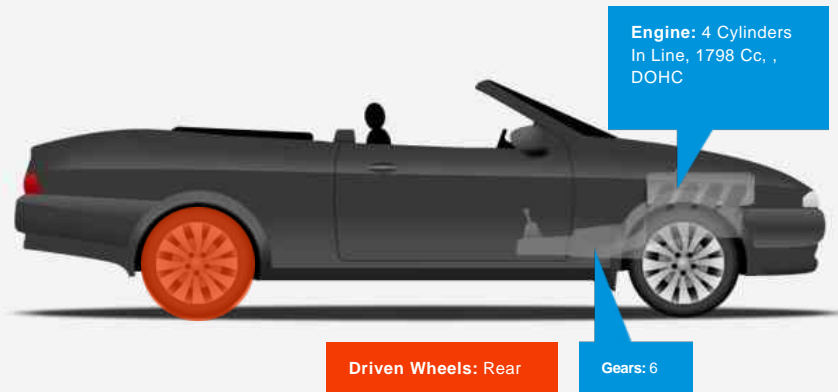

Performance & Engine