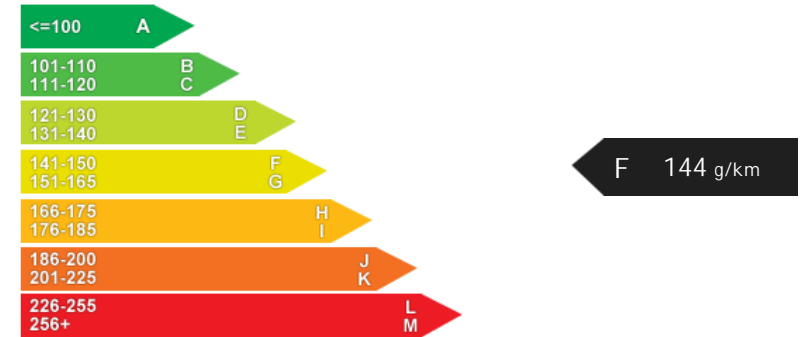

CO₂ emission figure (g/km)

VED band and CO₂