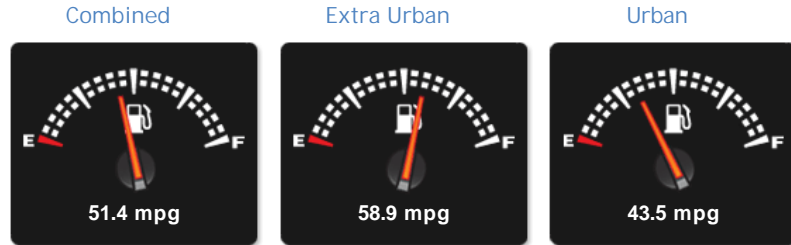

Fuel Economy

Running Costs