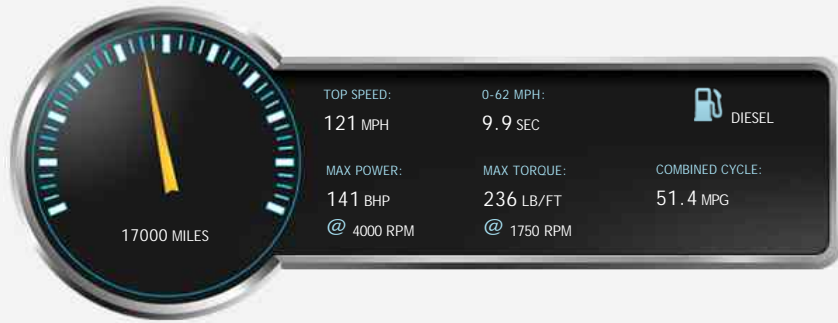

Performance & Engine