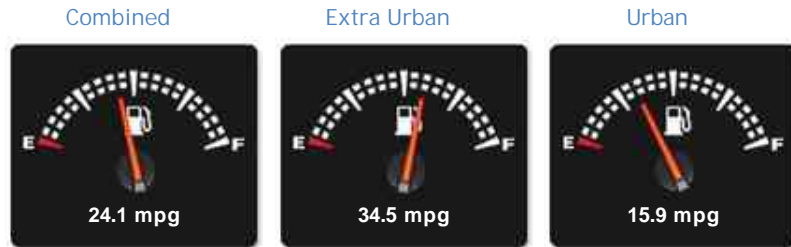

Fuel Economy

Running Costs