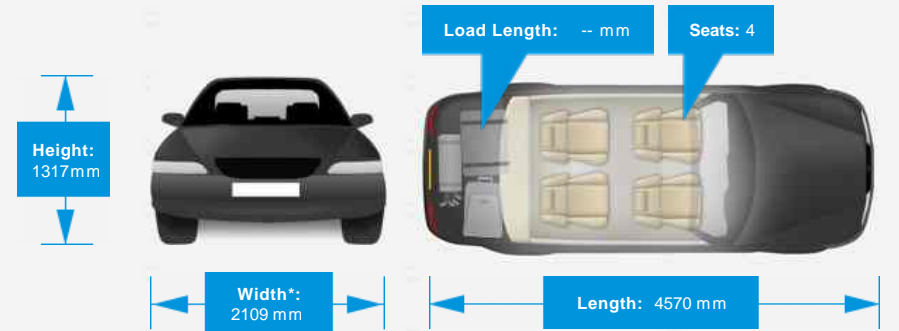

Weights & Measures