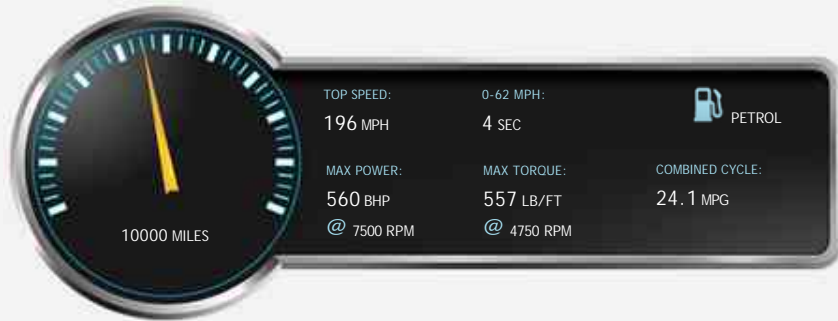

Performance & Engine