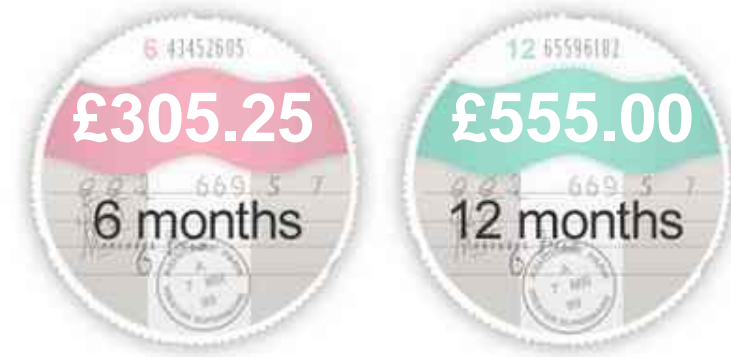

Insurance & Security

Road Tax

Insurance Group
(1-20)