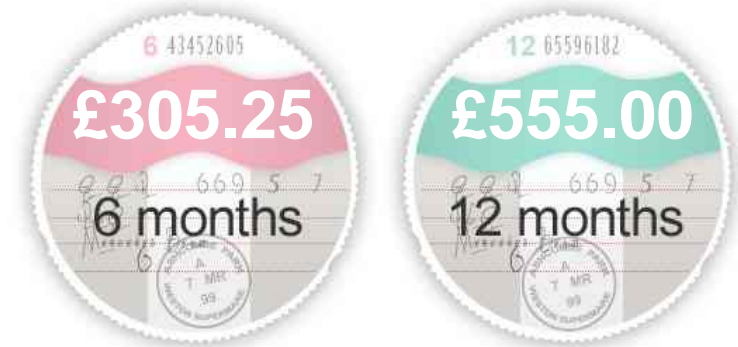

Insurance & Security

Road Tax

Insurance Group
(1-20)