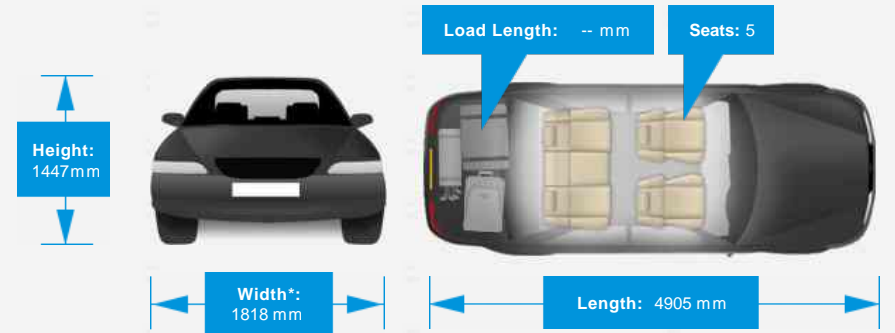

Weights & Measures