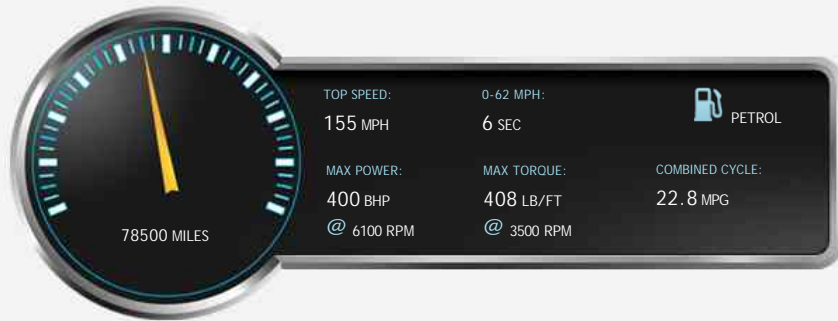

Performance & Engine