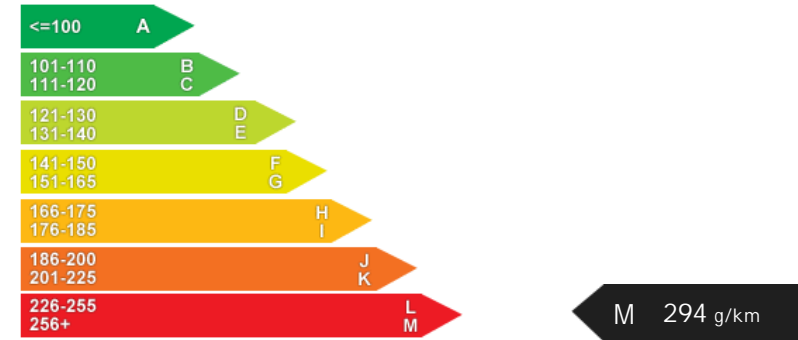

CO₂ emission figure (g/km)

VED band and CO₂