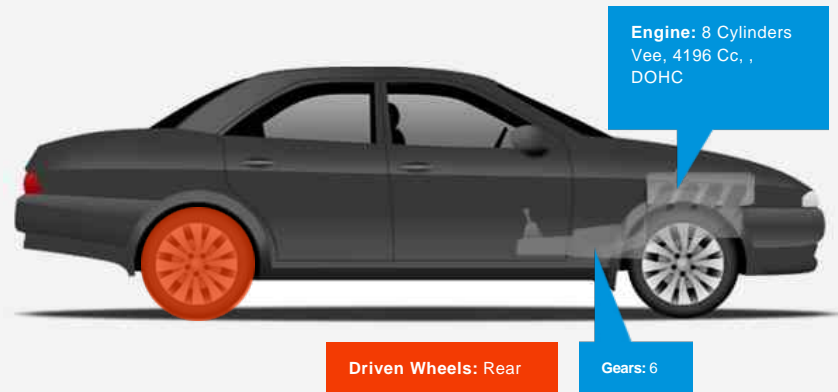

Performance & Engine