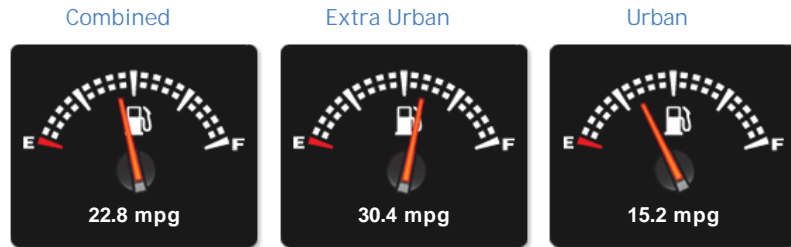

Fuel Economy

Running Costs