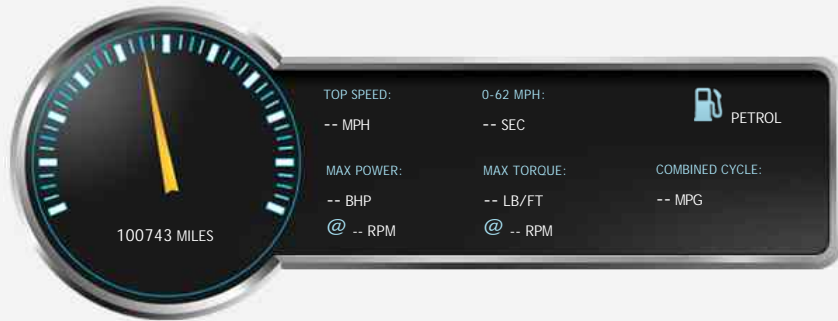

Performance & Engine