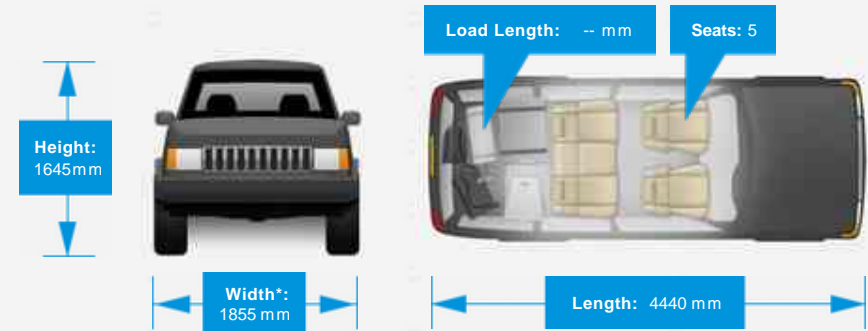

Gears: 6

Weights & Measures

*Including mirrors

Safety

NCAP Adult Rating:	★★★★★
NCAP Child Rating:	★★★★★
NCAP Pedestrian Rating:	★★★★★
NCAP Safety Assist:	No Data
NCAP Overall Rating:	★★★★★

Fuel Economy

Running Costs