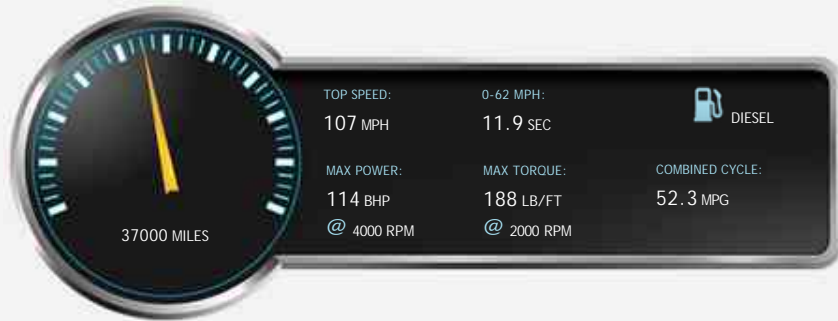

Performance & Engine