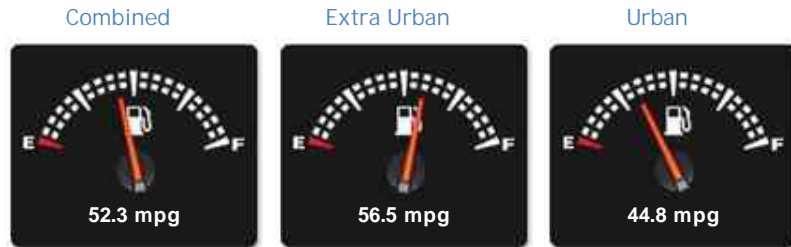

Kia Sportage CRDi 3 2WD 5dr

£11,590

General Info

Engine:	1.7 Diesel Manual
Price:	£11,590
Body Type:	5 Dr SUV
Owners:	2
Mileage:	37,000
Reg Date:	January 2014 (63)
Colour:	Black

Vehicle Features

Not Specified

Gears: 6

Weights & Measures

*Including mirrors

Safety

NCAP Adult Rating:	★★★★★
NCAP Child Rating:	★★★★★
NCAP Pedestrian Rating:	★★★★★
NCAP Safety Assist:	No Data
NCAP Overall Rating:	★★★★★

Fuel Economy

Running Costs