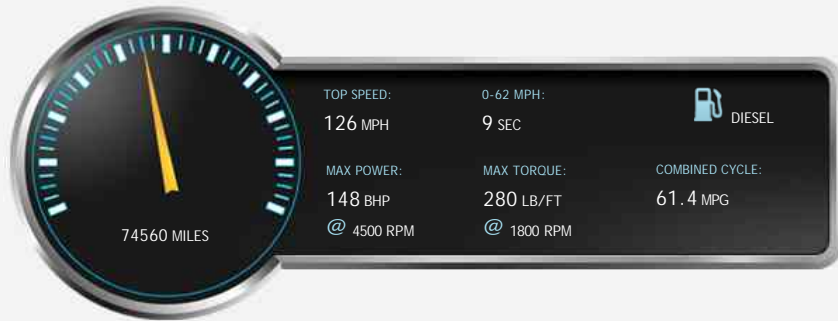

Performance & Engine