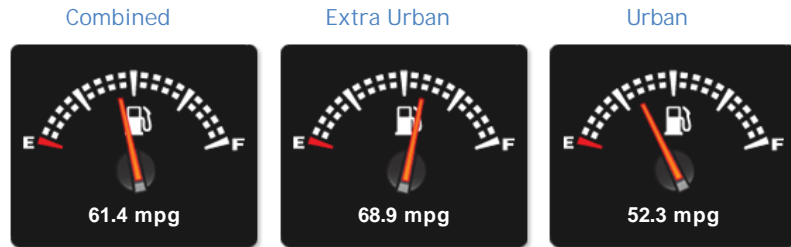

Fuel Economy

Running Costs