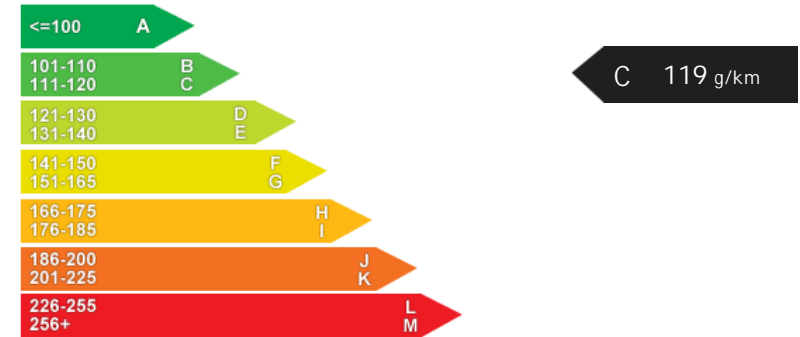

CO₂ emission figure (g/km)

VED band and CO₂