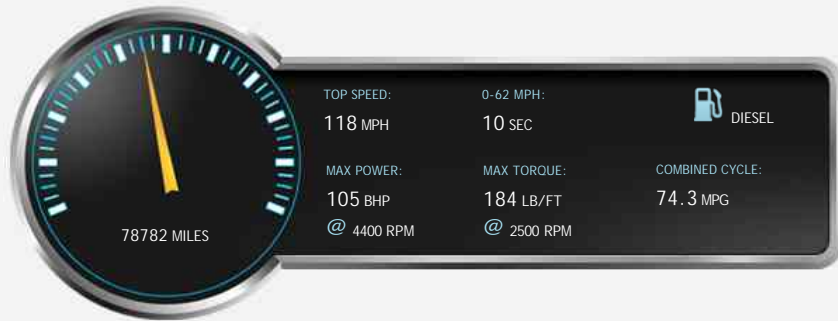

Audi A1 TDI SE

£6,495

General Info

Engine:	1.6 Diesel Manual
Price:	£6,495
Body Type:	3 Dr Hatchback
Owners:	2
Mileage:	78,782
Reg Date:	April 2012 (12)
Colour:	Ice Silver

Vehicle Features

Not Specified

Vehicle Description

This car comes with

Cruise Control

15in x 6.5J 7 - Arm Design Alloy Wheels with 205/55 R15 Tyres and Locking Wheel Bolts

Concert Radio/Single CD Player with MP3

Electric Front Windows

Manual Air Conditioning

Performance & Engine

Engine: 4 Cylinders
In Line, 1598 Cc,
Turbo Charged,
DOHC

Driven Wheels: Front

Gears: 5

Weights & Measures

Doors: 3

*Including mirrors

Safety