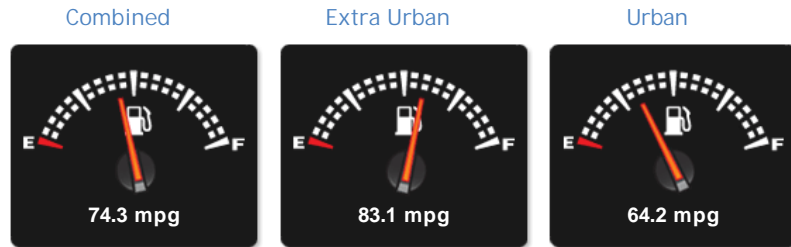

Fuel Economy

Running Costs