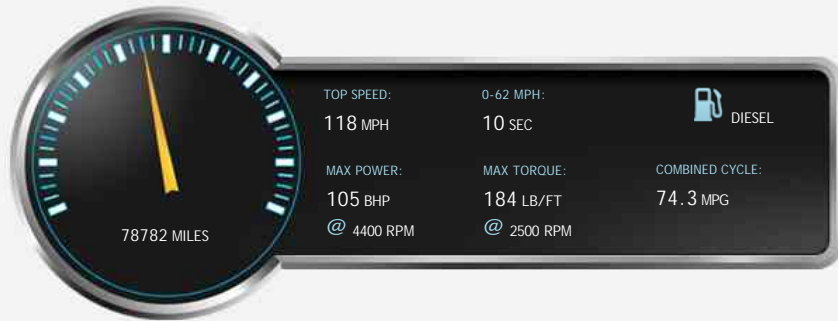

Audi A1 TDI SE

£5,795

General Info

Engine:	1.6 Diesel Manual
Price:	£5,795
Body Type:	3 Dr Hatchback
Owners:	2
Mileage:	78,782
Reg Date:	April 2012 (12)
Colour:	Ice Silver

Vehicle Features

Not Specified

Vehicle Description

This car comes with

Cruise Control

15in x 6.5J 7 - Arm Design Alloy Wheels with 205/55 R15 Tyres and Locking Wheel Bolts

Concert Radio/Single CD Player with MP3

Electric Front Windows

Manual Air Conditioning

Performance & Engine

Engine: 4 Cylinders
In Line, 1598 Cc,
Turbo Charged,
DOHC

Driven Wheels: Front

Gears: 5

Weights & Measures

Doors: 3

*Including mirrors

Safety