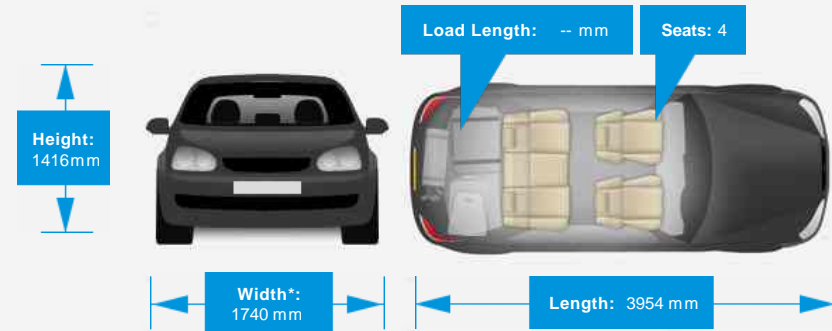

Performance & Engine

Engine: 4 Cylinders
In Line, 1598 Cc,
Turbo Charged,
DOHC

Driven Wheels: Front

Gears: 5

Weights & Measures

Doors: 3

*Including mirrors

Safety