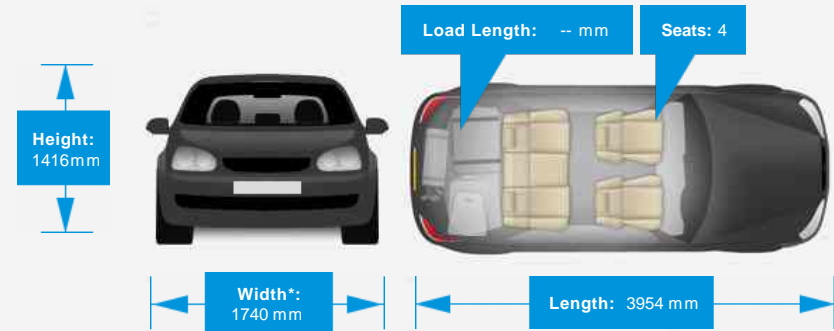

Performance & Engine

Engine: 4 Cylinders
In Line, 1598 Cc,
Turbo Charged,
DOHC

Driven Wheels: Front

Gears: 5

Weights & Measures

Doors: 3

*Including mirrors

Safety