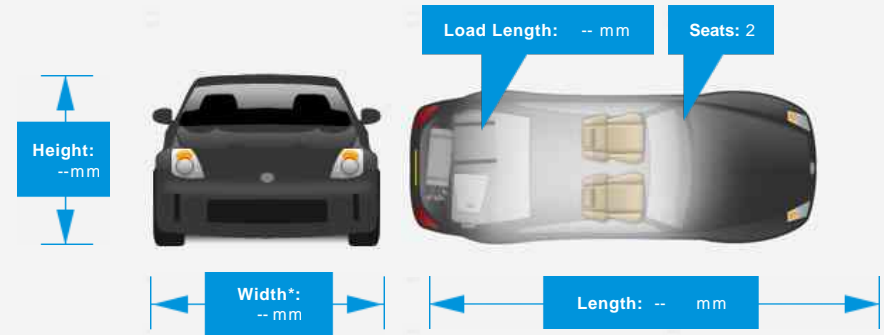

Weights & Measures