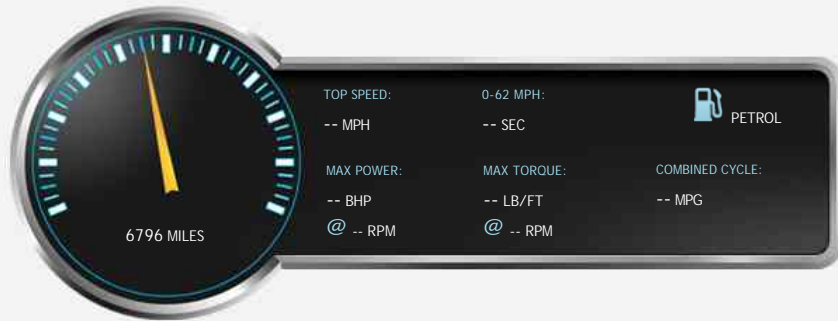

Performance & Engine