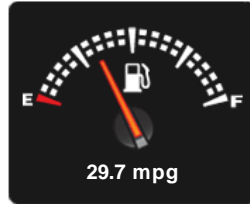

Toyota Hilux INVINCIBLE 4X4 D-4D DCB

£17,490

General Info

Engine:	3.0 Diesel Manual
Price:	£17,490
Body Type:	4 Dr Pick-up
Owners:	1
Mileage:	28,000
Reg Date:	November 2014 (64)
Colour:	

Vehicle Features

Not Specified

Vehicle Description

NO VAT. 28K WARRANTED LOW MILEAGE, FINISHED IN WHITE WITH FULL UNMARKED BLACK LEATHER SEATS, MANUAL TRANSMISSION, SATNAV, BLUETOOTH CONNECTIVITY, REVERSE CAMERA, POWER FOLDING MIRRORS, HI/LOW RANGE GEAR SELECTOR, SIDE STEPS, CHROME EXTERIOR STYLING, TOWBAR WITH ELECTRICS, AUX/USB INPUT FOR MUSIC PLAYBACK, FRONT FOGLIGHTS, DUAL ZONE DIGITAL CLIMATE CONTROL, CD PLAYER, RADIO, AUTO LIGHTS/WIPERS, CRUISE CONTROL, CENTRAL LOCKING, ELECTRIC MIRRORS, LEATHER MULTI-FUNCTION STEERING WHEEL, 4 X ELECTRIC WINDOWS, PRIVACY GLASS, MAIN DEALER SERVICE AT 27K, 17 INCH ALLOYS WITH GOOD TYRES ALL ROUND, MOT UNTIL SEPTEMBER 2019, DOCUMENTED SERVICE HISTORY, FULL BOOK PACK, 2 KEYS, HPI CLEAR CERTIFICATE PROVIDED, VOSA WARRANTED MILES, PART EXCHANGE WELCOME, FINANCE AVAILABLE, COMES WITH A 3 MONTH WARRANTY, PLEASE CALL OUR SALES LINE FOR MORE INFO. PURCHASE FROM HOME, COLLECT IN STORE: Receive a guaranteed part exchange value and finance

Selected

Weights & Measures

*Including mirrors

Safety

NCAP Adult Rating: No Data
NCAP Child Rating: No Data
NCAP Pedestrian Rating: No Data
NCAP Safety Assist: No Data
NCAP Overall Rating: No Data

Fuel Economy

Running Costs

CO₂ emission figure (g/km)

VED band and CO₂

Combined

Extra Urban

Urban

36.7 mpg

42.2 mpg