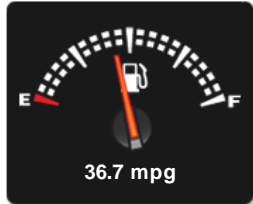

Toyota Hilux INVINCIBLE 4X4 D-4D DCB

£17,490

General Info

Engine:	3.0 Diesel Manual
Price:	£17,490
Body Type:	4 Dr Pick-up
Owners:	1
Mileage:	28,000
Reg Date:	November 2014 (64)
Colour:	

Vehicle Features

Not Specified

Vehicle Description

NO VAT. 28K WARRANTED LOW MILEAGE, FINISHED IN WHITE WITH FULL UNMARKED BLACK LEATHER SEATS, MANUAL TRANSMISSION, SATNAV, BLUETOOTH CONNECTIVITY, REVERSE CAMERA, POWER FOLDING MIRRORS, HI/LOW RANGE GEAR SELECTOR, SIDE STEPS, CHROME EXTERIOR STYLING, TOWBAR WITH ELECTRICS, AUX/USB INPUT FOR MUSIC PLAYBACK, FRONT FOGLIGHTS, DUAL ZONE DIGITAL CLIMATE CONTROL, CD PLAYER, RADIO, AUTO LIGHTS/WIPERS, CRUISE CONTROL, CENTRAL LOCKING, ELECTRIC MIRRORS, LEATHER MULTI-FUNCTION STEERING WHEEL, 4 X ELECTRIC WINDOWS, PRIVACY GLASS, MAIN DEALER SERVICE AT 27K, 17 INCH ALLOYS WITH GOOD TYRES ALL ROUND, MOT UNTIL SEPTEMBER 2019, DOCUMENTED SERVICE HISTORY, FULL BOOK PACK, 2 KEYS, HPI CLEAR CERTIFICATE PROVIDED, VOSA WARRANTED MILES, PART EXCHANGE WELCOME, FINANCE AVAILABLE, COMES WITH A 3 MONTH WARRANTY, PLEASE CALL OUR SALES LINE FOR MORE INFO. PURCHASE FROM HOME, COLLECT IN STORE: Receive a guaranteed part exchange value and finance

Selected

Weights & Measures

*Including mirrors

Safety

NCAP Adult Rating: No Data
NCAP Child Rating: No Data
NCAP Pedestrian Rating: No Data
NCAP Safety Assist: No Data
NCAP Overall Rating: No Data

Fuel Economy

Running Costs

CO₂ emission figure (g/km)

VED band and CO₂

Combined

Extra Urban

Urban

36.7 mpg

42.2 mpg