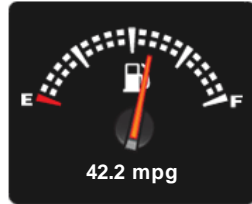

Toyota Hilux INVINCIBLE 4X4 D-4D DCB

£17,490

General Info

Engine:	3.0 Diesel Manual
Price:	£17,490
Body Type:	4 Dr Pick-up
Owners:	1
Mileage:	28,000
Reg Date:	November 2014 (64)
Colour:	

Vehicle Features

Not Specified

Vehicle Description

NO VAT. 28K WARRANTED LOW MILEAGE, FINISHED IN WHITE WITH FULL UNMARKED BLACK LEATHER SEATS, MANUAL TRANSMISSION, SATNAV, BLUETOOTH CONNECTIVITY, REVERSE CAMERA, POWER FOLDING MIRRORS, HI/LOW RANGE GEAR SELECTOR, SIDE STEPS, CHROME EXTERIOR STYLING, TOWBAR WITH ELECTRICS, AUX/USB INPUT FOR MUSIC PLAYBACK, FRONT FOGLIGHTS, DUAL ZONE DIGITAL CLIMATE CONTROL, CD PLAYER, RADIO, AUTO LIGHTS/WIPERS, CRUISE CONTROL, CENTRAL LOCKING, ELECTRIC MIRRORS, LEATHER MULTI-FUNCTION STEERING WHEEL, 4 X ELECTRIC WINDOWS, PRIVACY GLASS, MAIN DEALER SERVICE AT 27K, 17 INCH ALLOYS WITH GOOD TYRES ALL ROUND, MOT UNTIL SEPTEMBER 2019, DOCUMENTED SERVICE HISTORY, FULL BOOK PACK, 2 KEYS, HPI CLEAR CERTIFICATE PROVIDED, VOSA WARRANTED MILES, PART EXCHANGE WELCOME, FINANCE AVAILABLE, COMES WITH A 3 MONTH WARRANTY, PLEASE CALL OUR SALES LINE FOR MORE INFO. PURCHASE FROM HOME, COLLECT IN STORE: Receive a guaranteed part exchange value and finance

Selected

Weights & Measures

*Including mirrors

Safety

NCAP Adult Rating: No Data
NCAP Child Rating: No Data
NCAP Pedestrian Rating: No Data
NCAP Safety Assist: No Data
NCAP Overall Rating: No Data

Fuel Economy

Running Costs

CO₂ emission figure (g/km)

VED band and CO₂

Combined

Extra Urban

Urban

36.7 mpg

42.2 mpg