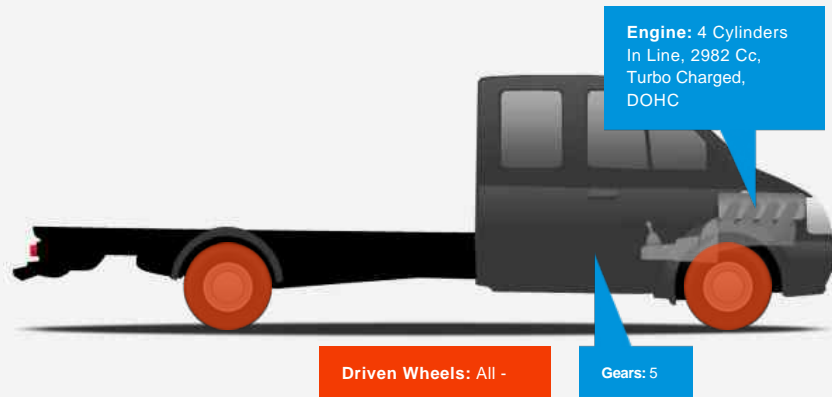

Performance & Engine