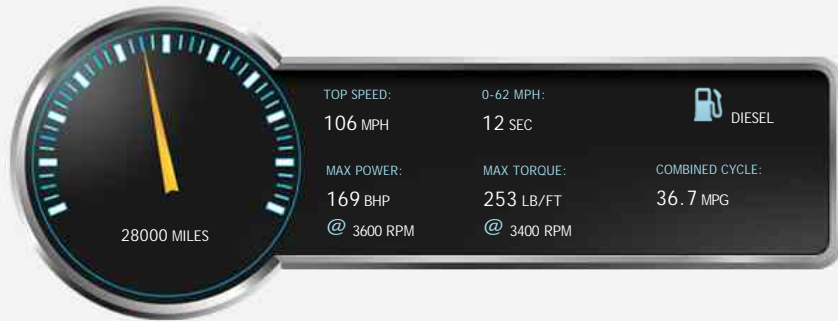

Performance & Engine