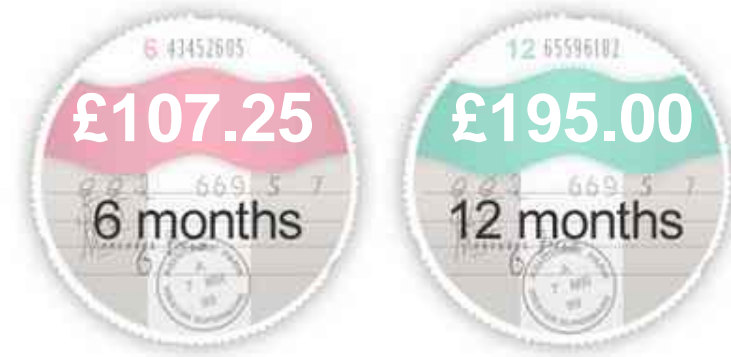

Porsche Macan D S PDK

£37,990

General Info

Engine:	3.0 Diesel Semi-Automatic
Price:	£37,990
Body Type:	5 Dr Estate
Owners:	1
Mileage:	47,745
Reg Date:	March 2016 (16)
Colour:	Sapphire Blue Metallic

Vehicle Features

Opening Hours: Mon - Fri 8:30am - 6pm | Sat 9am - 5pm | Sun At home with the family

Performance & Engine

Driven Wheels: All -

Permanent

Gears: 7

Weights & Measures

Doors: 5

*Including mirrors

Insurance & Security

Road Tax

Insurance Group
(1-50)

Alarm

Immobiliser

Security
(Thatcham Approved)

Euro Status