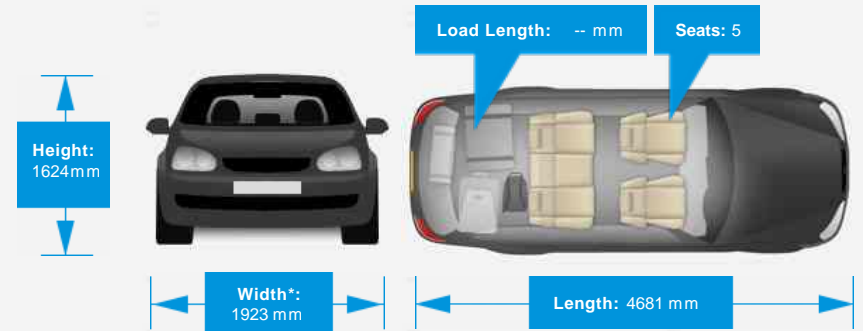

Opening Hours: Mon - Fri 8:30am - 6pm | Sat 9am - 5pm | Sun At home with the family

Performance & Engine

Driven Wheels: All -

Permanent

Gears: 7

Weights & Measures

Doors: 5

*Including mirrors