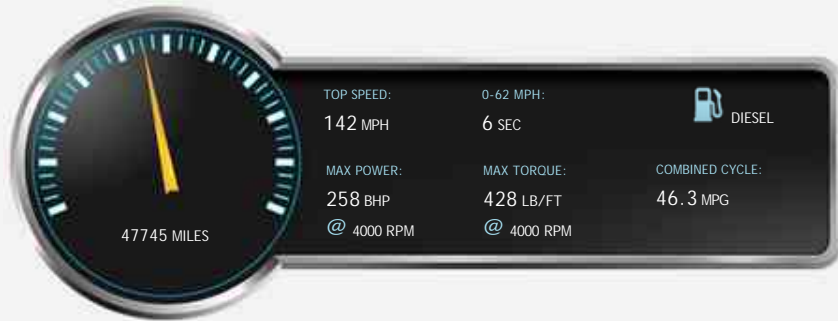

Performance & Engine