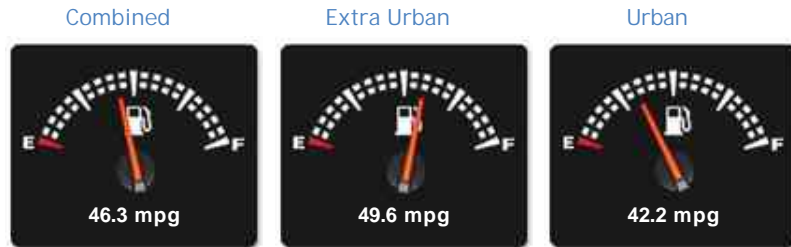

Fuel Economy

Running Costs