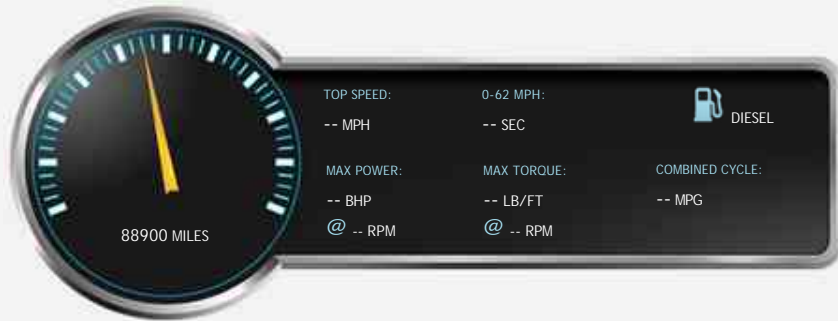

Renault Clio

£2,195

General Info

Engine:	1.5 Diesel Automatic
Price:	£2,195
Body Type:	5 Dr Hatchback
Owners:	2
Mileage:	88,900
Reg Date:	July 2007 (07)
Colour:	

Vehicle Features

- Air Conditioning
- Alloy Wheels
- Central Locking
- Electric Windows
- Power Assisted Steering
- Alarm
- Anti-Lock Brakes
- Driver Airbag
- Passenger Airbag

Opening Hours: Mon - Fri 8:30am - 5:30pm | Sat 9am - 5pm | Sun Closed

Performance & Engine

Engine: Cylinders ,
1461 Cc ,

Driven Wheels:

Gears:

Weights & Measures

Doors: 5

*Including mirrors