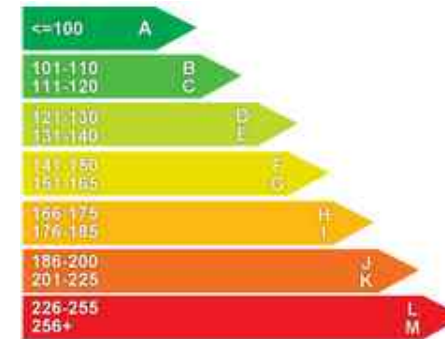

Safety

NCAP Adult Rating: No Data
NCAP Child Rating: No Data
NCAP Pedestrian Rating: No Data
NCAP Safety Assist: No Data
NCAP Overall Rating: No Data

Fuel Economy

Running Costs

CO₂ emission figure (g/km)

VED band and CO₂