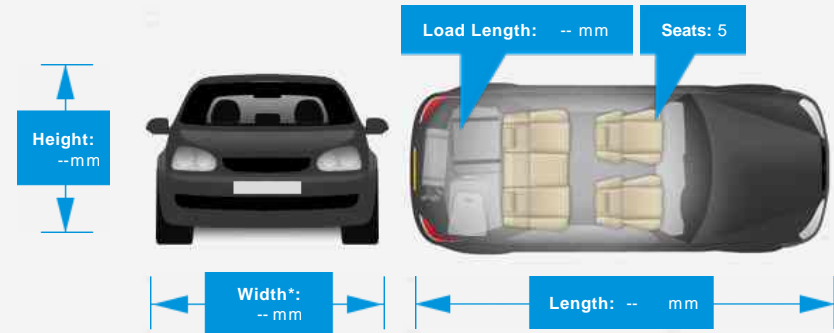

Opening Hours: Mon - Fri 8:30am - 5:30pm | Sat 9am - 5pm | Sun Closed

Performance & Engine

Engine: Cylinders ,
1461 Cc ,

Driven Wheels:

Gears:

Weights & Measures

Doors: 5

*Including mirrors