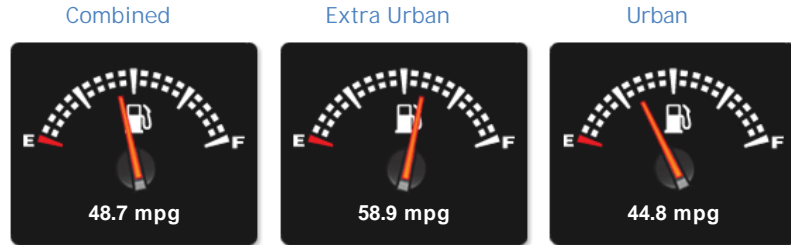

Hyundai ix35 CRDI STYLE

Sold

FINANCE FROM
£36
PW

HYUNDAI IX35
£6995

General Info

Engine:	1.7 Diesel Manual
Price:	Sold
Body Type:	5 Dr Estate
Owners:	2
Mileage:	94,989
Reg Date:	March 2011 (11)
Colour:	WHITE

Performance & Engine

Weights & Measures

*Including mirrors

Safety

NCAP Adult Rating:	★★★★★
NCAP Child Rating:	★★★★★
NCAP Pedestrian Rating:	★★★
NCAP Safety Assist:	No Data
NCAP Overall Rating:	★★★★★

Fuel Economy

Running Costs

CO₂ emission figure (g/km)

VED band and CO₂

Insurance & Security

Road Tax

Insurance Group
(1-50)

Security
(Thatcham Approved)

Immobiliser