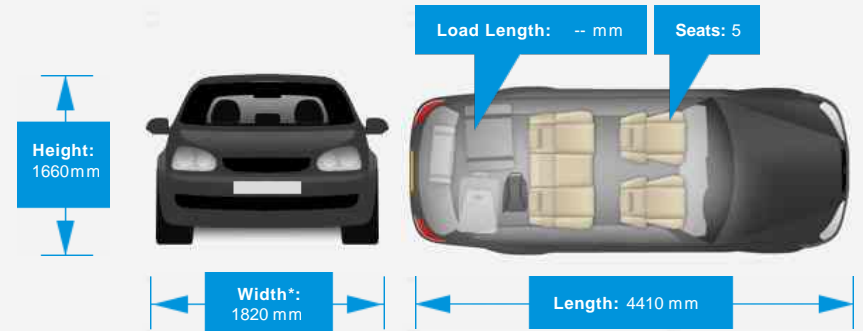

Performance & Engine

Weights & Measures

*Including mirrors

Safety

NCAP Adult Rating:	★★★★★
NCAP Child Rating:	★★★★★
NCAP Pedestrian Rating:	★★★
NCAP Safety Assist:	No Data
NCAP Overall Rating:	★★★★★

Fuel Economy