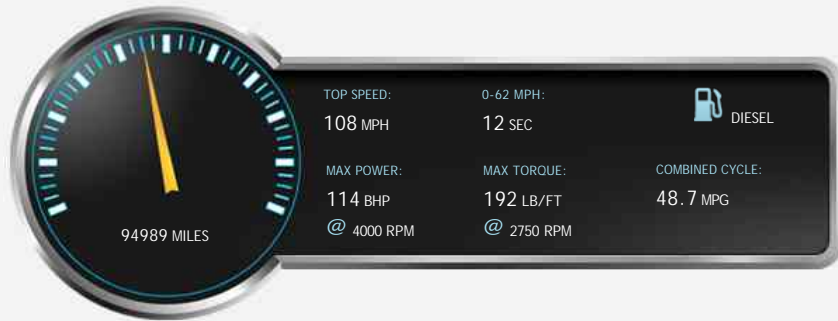

Performance & Engine