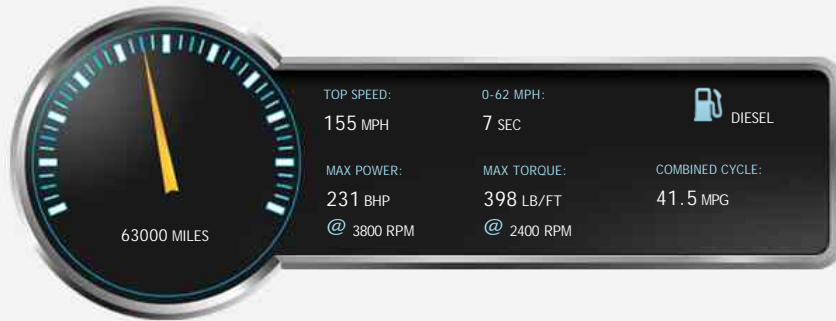

Mercedes E Class E350 CDI BLUE EFFICIENCY SPORT

£10,930

General Info

Engine:	3.0 Diesel Automatic
Price:	£10,930
Body Type:	2 Dr Coupe
Owners:	4
Mileage:	63,000
Reg Date:	March 2011 (11)
Colour:	White

Vehicle Features

Engine: 6 Cylinders Vee, 2987 Cc, Turbo Charged, DOHC

Driven Wheels: Rear

Gears: 7

Weights & Measures

Doors: 2

*Including mirrors

Safety

NCAP Adult Rating: No Data
NCAP Child Rating: No Data
NCAP Pedestrian Rating: No Data
NCAP Safety Assist: No Data
NCAP Overall Rating: No Data