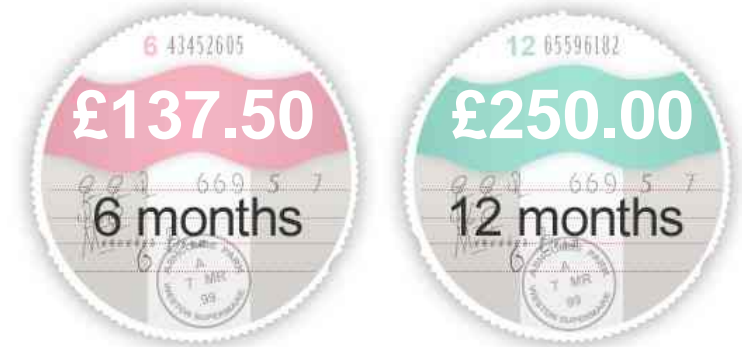

Insurance & Security

Road Tax

Insurance Group
(1-20)

Security

Immobiliser