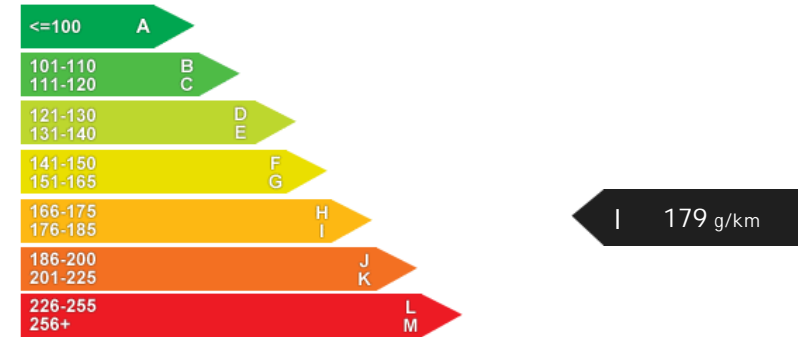

CO₂ emission figure (g/km)

VED band and CO₂