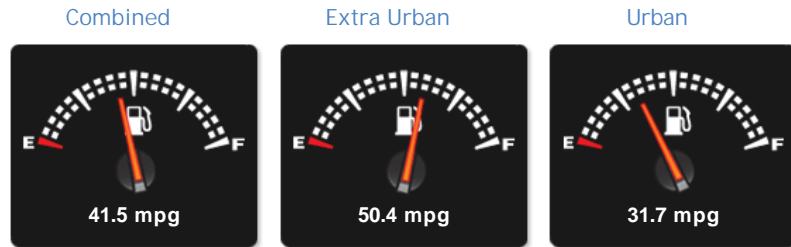

Fuel Economy

Running Costs