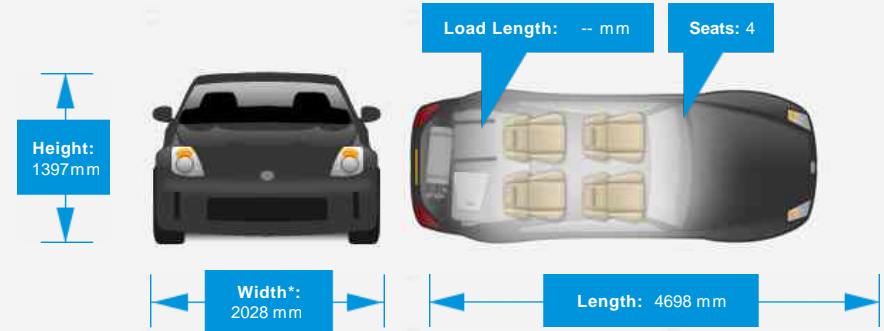

Engine: 6 Cylinders Vee, 2987 Cc, Turbo Charged, DOHC

Driven Wheels: Rear

Gears: 7

Weights & Measures

Doors: 2

*Including mirrors

Safety

NCAP Adult Rating: No Data
NCAP Child Rating: No Data
NCAP Pedestrian Rating: No Data
NCAP Safety Assist: No Data
NCAP Overall Rating: No Data