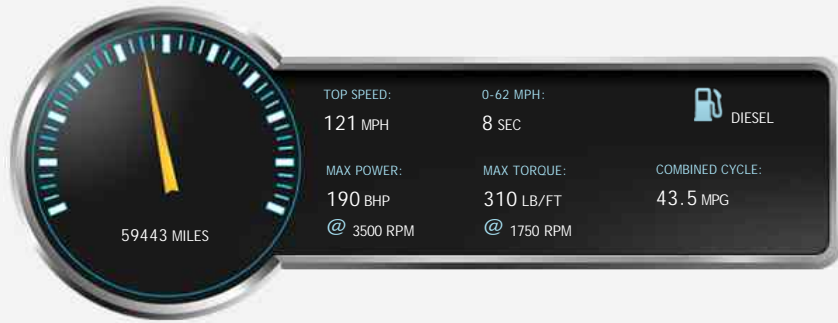

### General Info

Engine:	2.2 Diesel Automatic
Price:	£17,495
Body Type:	5 Dr Estate
Owners:	2
Mileage:	59,443
Reg Date:	November 2012 (62)
Colour:	Fuji White

### Vehicle Description

Land Rover Range Rover Evoque 2.2 SD4 Pure AWD 5dr  
£17,495

PANORAMIC ROOF - LEATHER

2012 (62 reg), SUV

59,443 miles

Automatic

2179cc

Diesel

## Performance & Engine

**Engine:** 4 Cylinders In Line, 2179 Cc, Turbo Charged, DOHC

**Driven Wheels:** All -

Permanent

**Gears:** 6