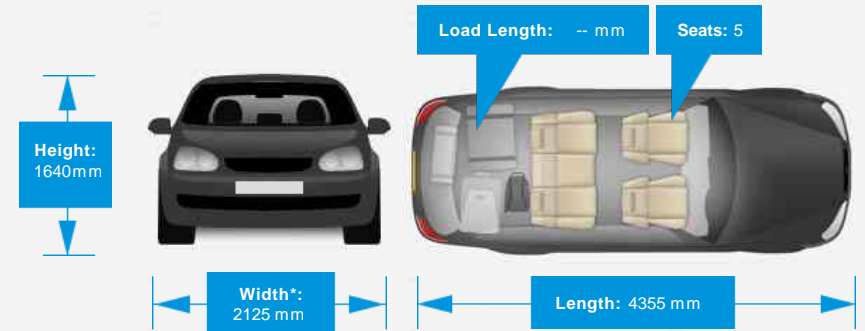

Performance & Engine

Driven Wheels: All -

Permanent

Gears: 6

Weights & Measures

*Including mirrors

Safety

NCAP Adult Rating: No Data
NCAP Child Rating: No Data
NCAP Pedestrian Rating: No Data
NCAP Safety Assist: No Data
NCAP Overall Rating: No Data