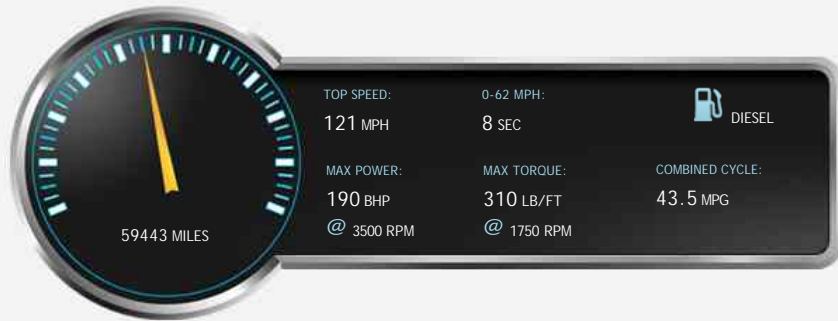

Land Rover Range Rover Evoque SD4 PURE

£15,995

General Info

| | |
|------------|----------------------|
| Engine: | 2.2 Diesel Automatic |
| Price: | £15,995 |
| Body Type: | 5 Dr Estate |
| Owners: | 2 |
| Mileage: | 59,443 |
| Reg Date: | November 2012 (62) |
| Colour: | Fuji White |

Vehicle Features

Not Specified

Vehicle Description

Land Rover Range Rover Evoque 2.2 SD4 Pure AWD 5dr

PANORAMIC ROOF - LEATHER

2012 (62 reg), SUV

59,443 miles

Automatic

2179cc

Diesel

Stunning example throughout, direct from our local Land Rover main agent, 2 keys, Service History, looks and drives superb!, Upgrades - Roof - Fixed Panoramic Incl Power Blinds, Front Fog Lamps, Privacy Glass,

Performance & Engine

Driven Wheels: All -

Permanent

Gears: 6

Weights & Measures

*Including mirrors

Safety

NCAP Adult Rating: No Data
NCAP Child Rating: No Data
NCAP Pedestrian Rating: No Data
NCAP Safety Assist: No Data
NCAP Overall Rating: No Data