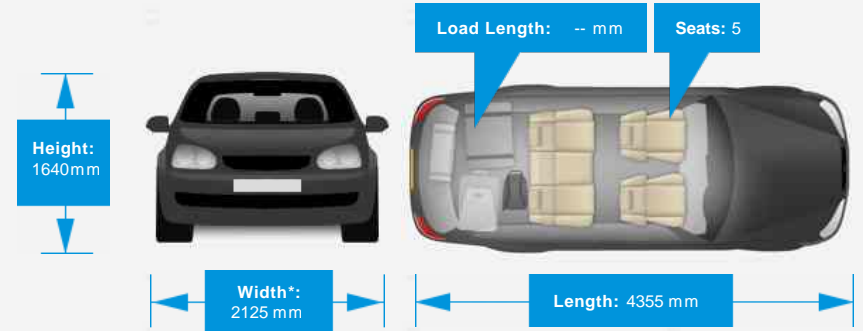

## Performance & Engine

**Engine:** 4 Cylinders In Line, 2179 Cc, Turbo Charged, DOHC

**Driven Wheels:** All -

Permanent

**Gears:** 6

## Weights & Measures

**Doors:** 5

\*Including mirrors