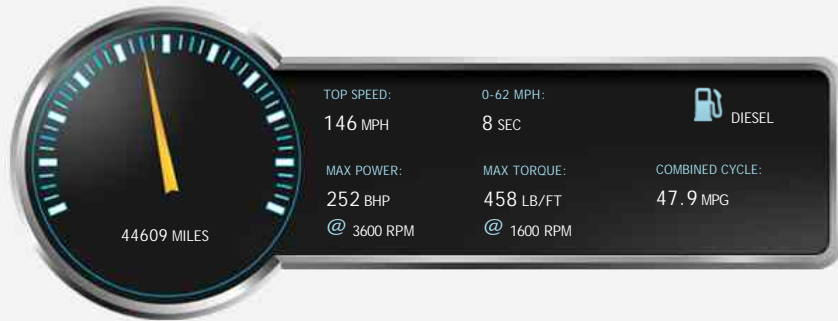

Performance & Engine