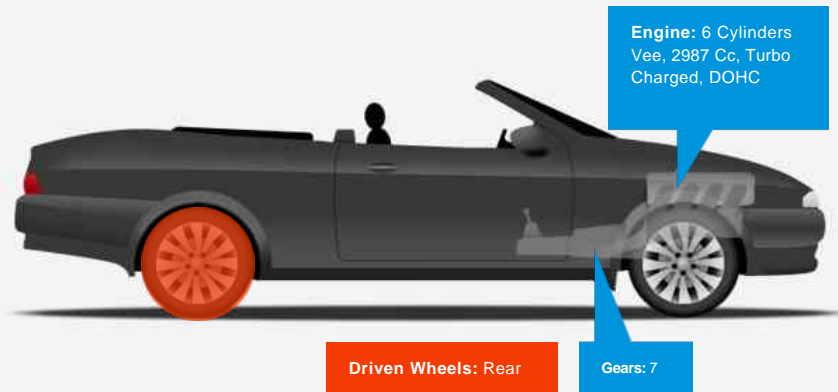

Performance & Engine