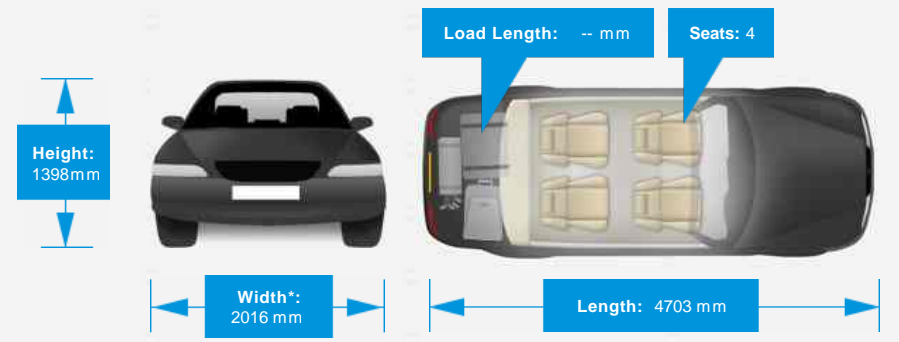

Weights & Measures