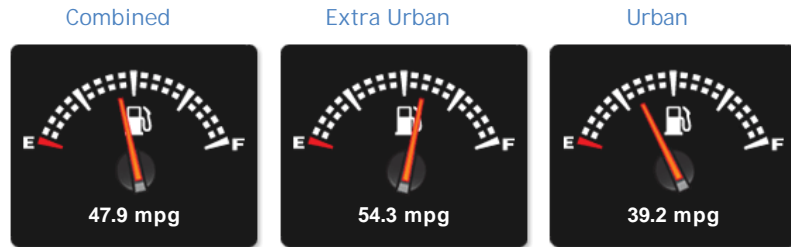

Fuel Economy

Running Costs