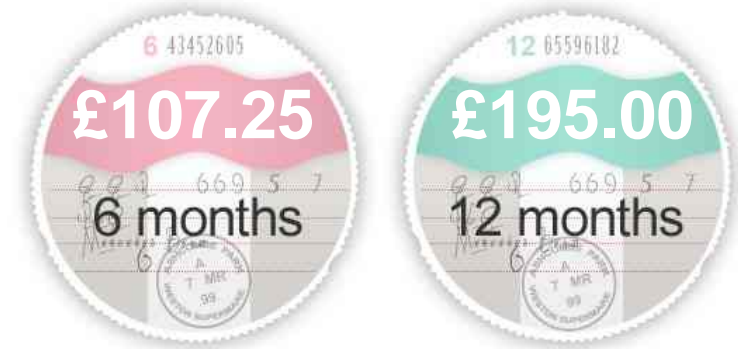

Insurance & Security

Road Tax

Insurance Group
(1-50)