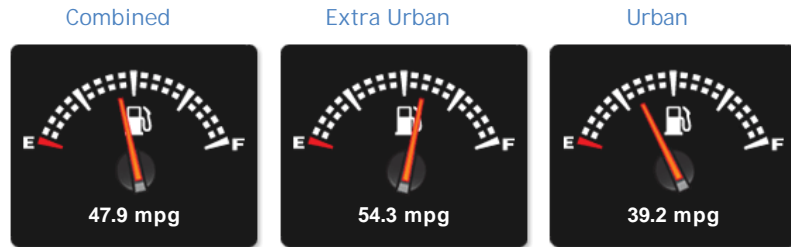

Mercedes E Class E350 BLUETEC AMG SPORT

£16,495

General Info

Engine:	3.0 Diesel Automatic
Price:	£16,495
Body Type:	2 Dr Convertible
Owners:	2
Mileage:	44,609
Reg Date:	September 2013 (63)
Colour:	Palladium Silver

Vehicle Features

Not Specified

Vehicle Description

Mercedes-Benz E Class 3.0 E350 CDI BlueTEC AMG Sport Cabriolet 7G-Tronic Plus 2dr
£16,495

SAT NAV - CAMERA - DAB - FSH

2013 (63 reg), Convertible

44,609 miles

NCAP Child Rating: No Data

NCAP Pedestrian Rating: No Data

NCAP Safety Assist: No Data

NCAP Overall Rating: No Data

Fuel Economy

Running Costs

CO₂ emission figure (g/km)

VED band and CO₂