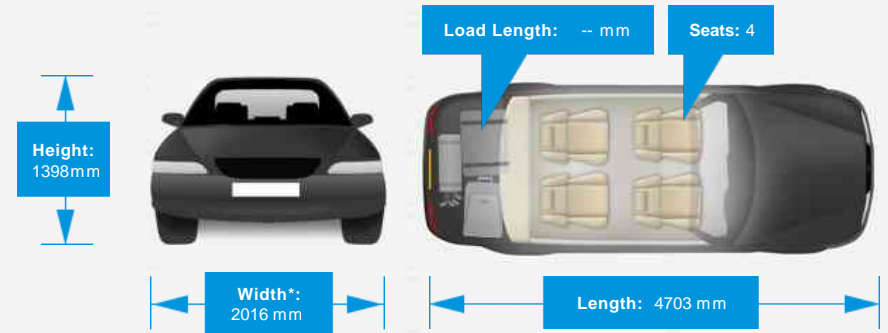

Weights & Measures