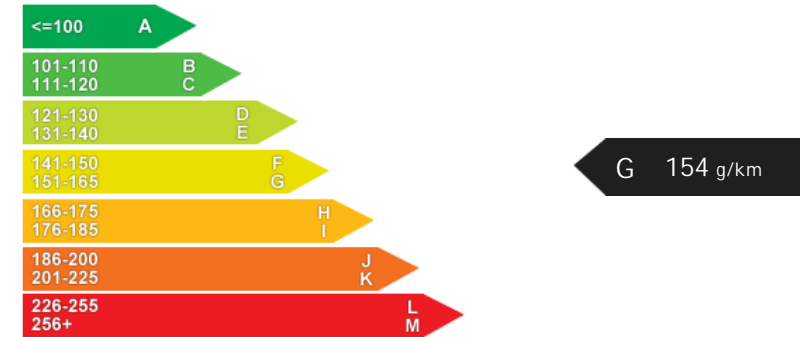

NCAP Child Rating: No Data

NCAP Pedestrian Rating: No Data

NCAP Safety Assist: No Data

NCAP Overall Rating: No Data

Fuel Economy

Running Costs

CO₂ emission figure (g/km)

VED band and CO₂