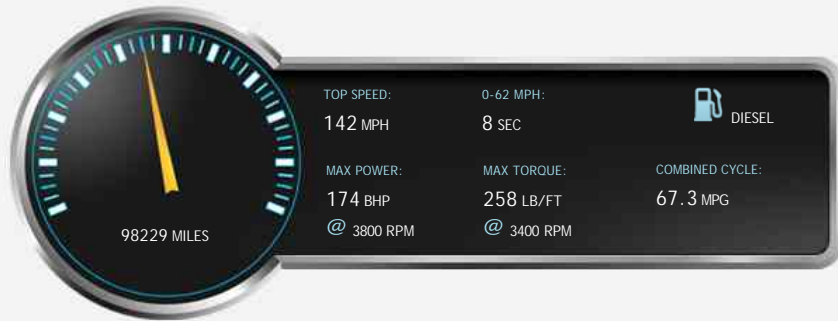

Performance & Engine