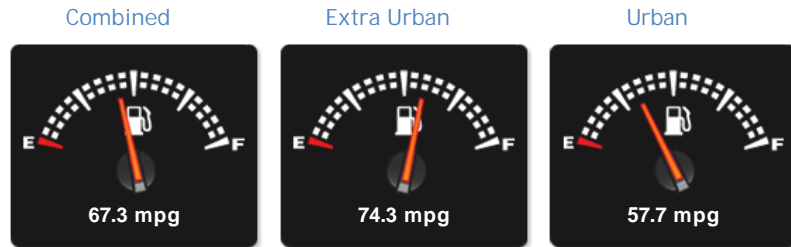

Fuel Economy

Running Costs