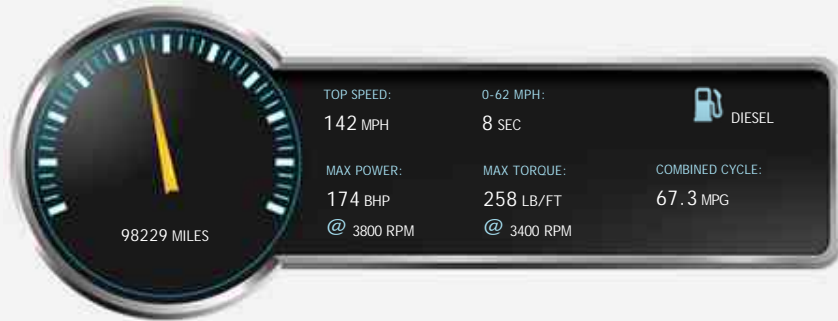

Performance & Engine