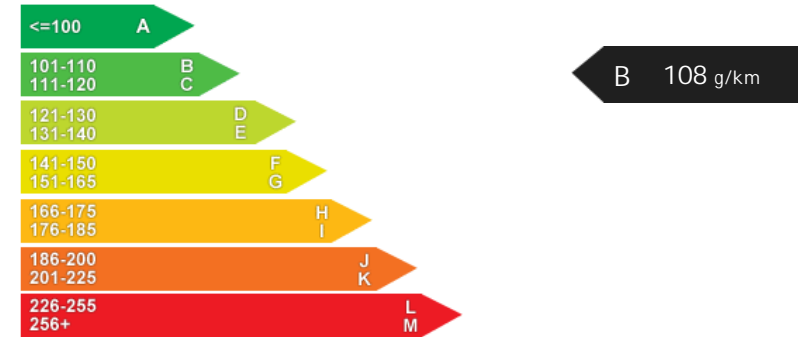

NCAP Overall Rating: No Data

Fuel Economy

Running Costs

CO₂ emission figure (g/km)

VED band and CO₂

Insurance & Security

Road Tax

Insurance Group
(1-20)