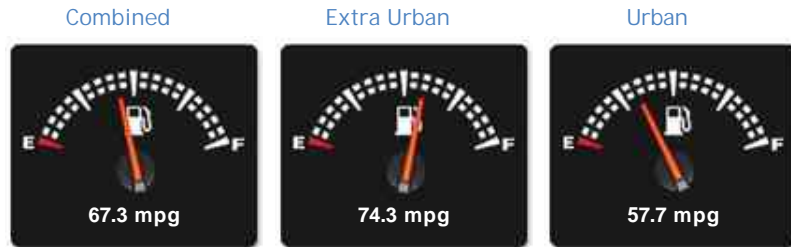

Fuel Economy

Running Costs