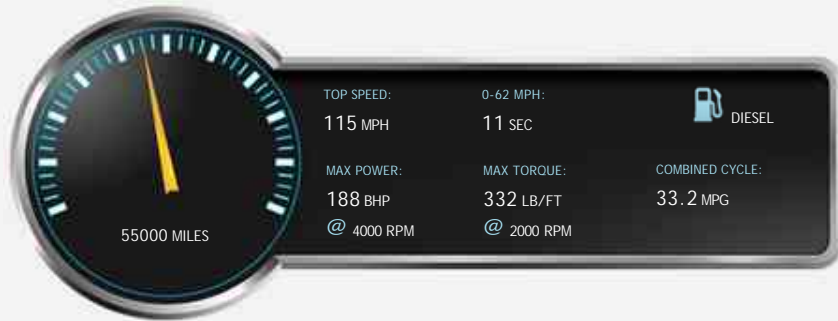

Performance & Engine