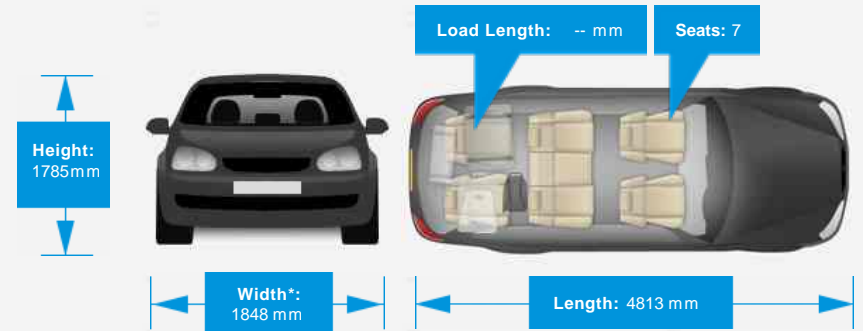

Driven Wheels: All -

Gears: 6

Selected

Weights & Measures

Doors: 5

*Including mirrors

Safety

NCAP Adult Rating: No Data
NCAP Child Rating: No Data
NCAP Pedestrian Rating: No Data
NCAP Safety Assist: No Data
NCAP Overall Rating: No Data