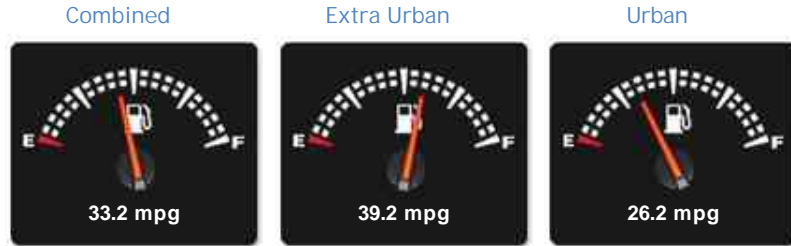

Fuel Economy

Running Costs