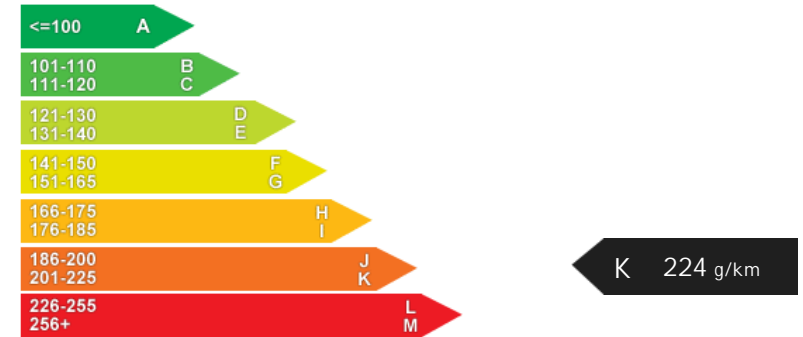

CO₂ emission figure (g/km)

VED band and CO₂