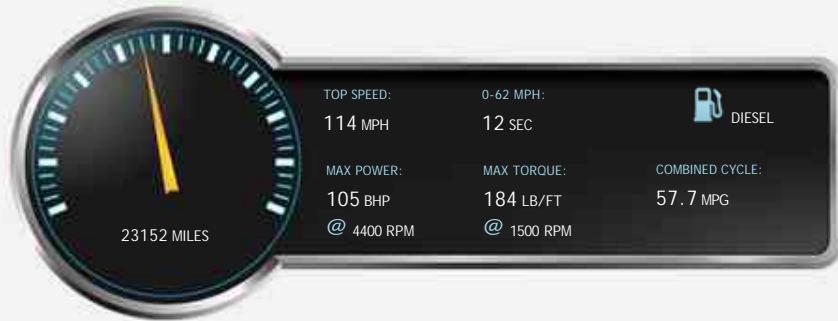

Performance & Engine