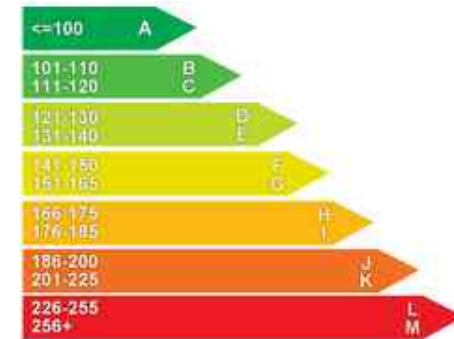

Performance & Engine

Weights & Measures

*Including mirrors

Safety

NCAP Adult Rating: No Data
NCAP Child Rating: No Data
NCAP Pedestrian Rating: No Data
NCAP Safety Assist: No Data
NCAP Overall Rating: No Data

Fuel Economy

Running Costs

CO₂ emission figure (g/km)

VED band and CO₂

Insurance & Security

Road Tax

Insurance Group
(1-20)

Security