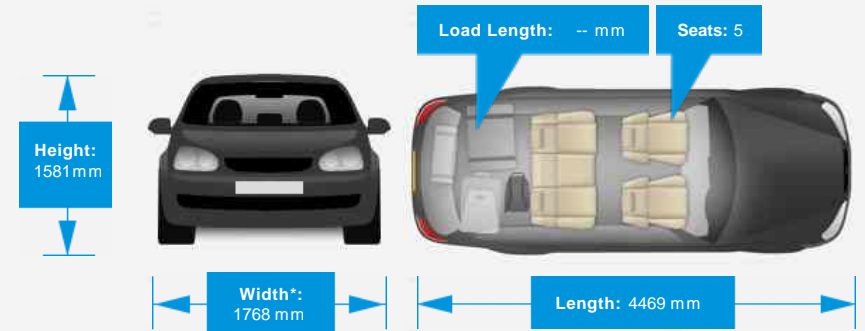

Weights & Measures