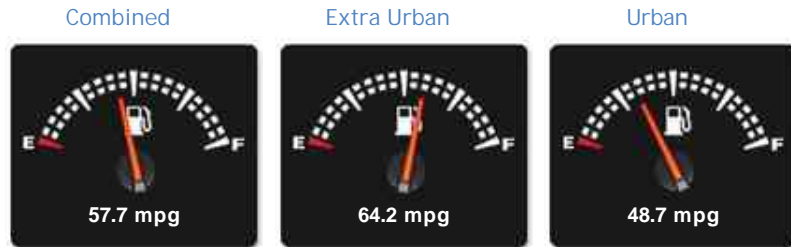

Fuel Economy

Running Costs