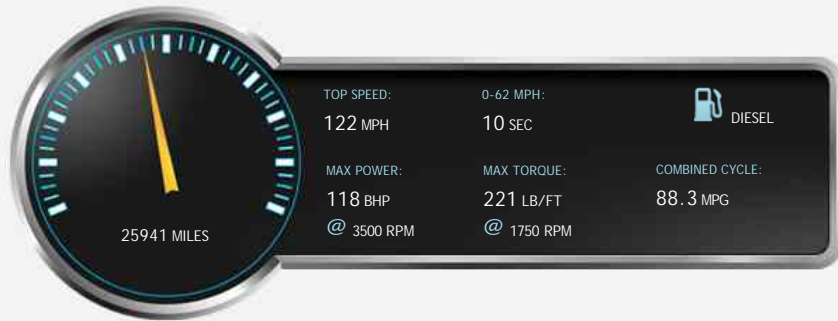

Peugeot 308 1.6 BLUE HDI S/S ALLURE

£7,999

General Info

Engine:	1.6 Diesel Manual
Price:	£7,999
Body Type:	5 Dr Hatchback
Owners:	2
Mileage:	25,941
Reg Date:	March 2016 (16)
Colour:	GN16BVT

Vehicle Features

Vehicle Description

Service History

29/05/2018 @ 18214 @ John Peat Motors Ltd

John Peat Motors, East Road, Sleaford, Lincolnshire, NG34 7EQ
Tel: 01529 303 222 - Web: www.johnpeatmotors.co.uk

Opening Hours: Mon - Fri 8am - 6pm | Sat 8am - 5pm Workshop 8am to 12pm | Sun Closed

Performance & Engine

Engine: 4 Cylinders
In Line, 1560 Cc,
Turbo Charged, SOHC

Driven Wheels: Front

Gears: 6

Weights & Measures

Doors: 5

*Including mirrors

Safety