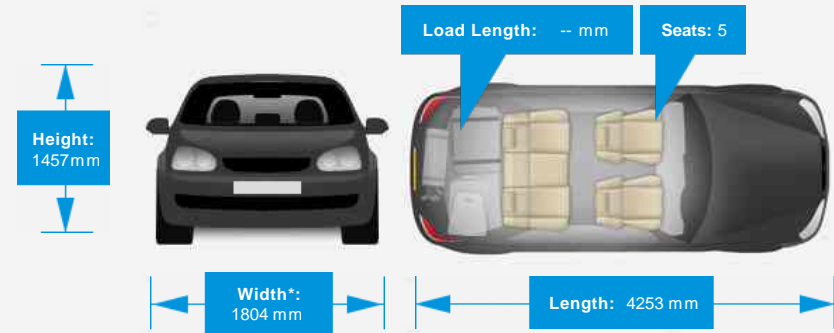

Performance & Engine

Engine: 4 Cylinders
In Line, 1560 Cc,
Turbo Charged, SOHC

Driven Wheels: Front

Gears: 6

Weights & Measures

Doors: 5

*Including mirrors

Safety