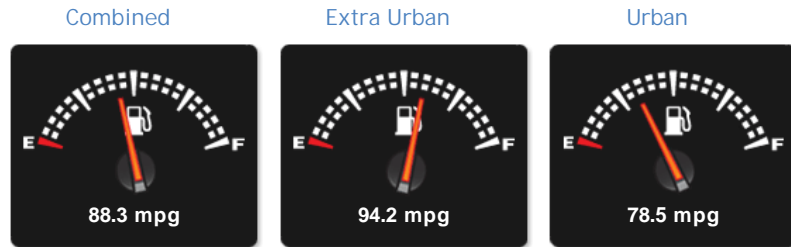

Fuel Economy

Running Costs