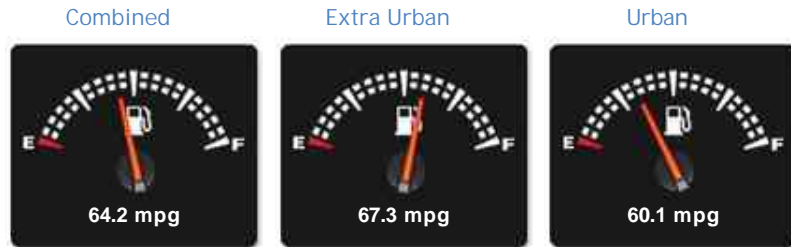

Fuel Economy

Running Costs