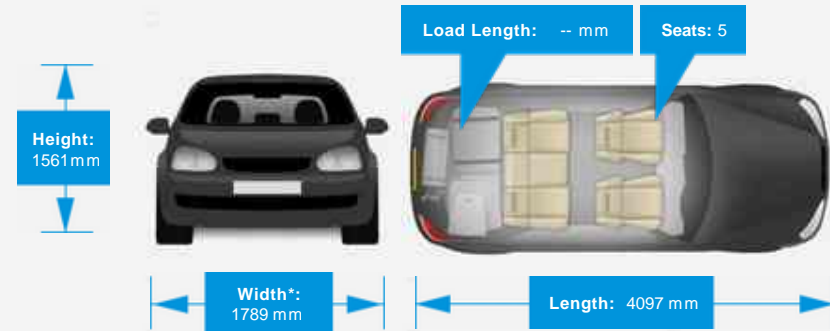

Performance & Engine

Engine: 4 Cylinders
In Line, 1598 Cc,
Turbo Charged,
DOHC

Driven Wheels: Front

Gears: 6

Weights & Measures

Doors: 5

*Including mirrors

Safety