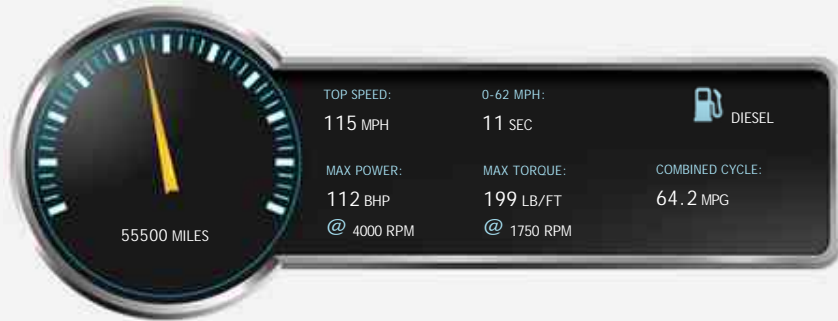

MINI Countryman 1.6 Cooper D 5dr Manual 6 Speed

£8,995

General Info

Engine:	1.6 Diesel Manual
Price:	£8,995
Body Type:	5 Dr Hatchback
Owners:	
Mileage:	55,500
Reg Date:	June 2013 (13)
Colour:	Blue

Vehicle Features

Not Specified

Vehicle Description

Blue with Part Leather Trim. SPECIFICATION INCLUDES : 1.6d turbo engine, six speed manual gearbox, start/stop, switchable sport mode, Pepper Pack, 17 inch gloss black alloy wheels, silver roof, roof rails, white door mirror caps, white bonnet stripes, rear parking sensors, front fog lights, leather multi function steering wheel, cruise control, Boost CD audio, DAB radio, bluetooth connectivity, usb/auxiliary input, digital climate control A/C, switchable passenger airbag, computer, metallic effect interior inlays, isofix, cup holder. OTHER INFORMATION : hpi clear, 2 previous keepers, 02/20 mot, FSH, serviced at 19k, 35k, 41k and 52k miles, warranty options, 2x keys. Good performance, up to 67mpg economy and super low 30pa road tax band. A superb eye catching example. PORTFIELD CAR SALES OFFER A WIDE RANGE OF FINANCE OPTIONS TO SUIT YOUR BUDGET AND TO FIT ALL CIRCUMSTANCES. APPLY TODAY AND LET US USE OUR 30 YEARS EXPERIENCE IN THE FINANCE INDUSTRY TO OBTAIN THE BEST DEAL FOR YOU SUBJECT TO STATUS. PART

Performance & Engine

Engine: 4 Cylinders
In Line, 1598 Cc,
Turbo Charged,
DOHC

Driven Wheels: Front

Gears: 6

Weights & Measures

Doors: 5

*Including mirrors

Safety