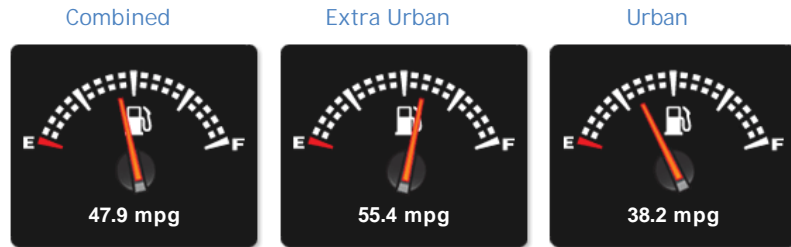

Fuel Economy

Running Costs