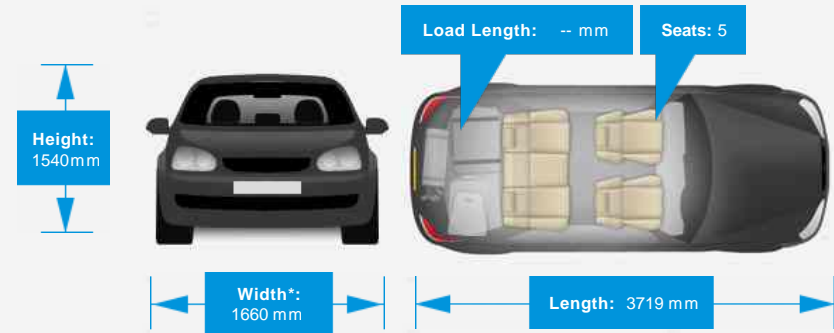

Performance & Engine

Driven Wheels: Front

Gears: 5

Weights & Measures

Doors: 5

*Including mirrors

Safety

NCAP Adult Rating: No Data
NCAP Child Rating: No Data
NCAP Pedestrian Rating: No Data
NCAP Safety Assist: No Data
NCAP Overall Rating: No Data