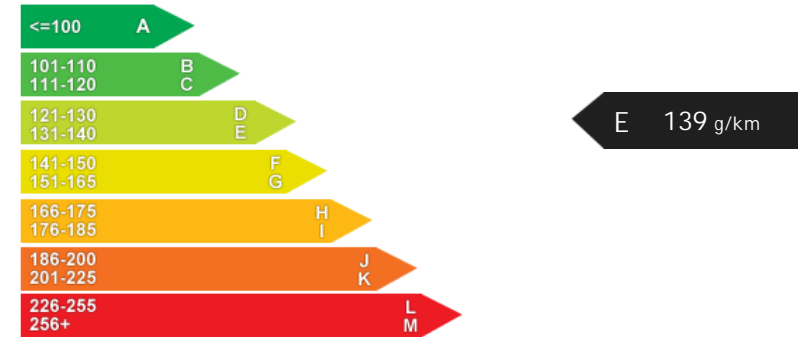

CO₂ emission figure (g/km)

VED band and CO₂