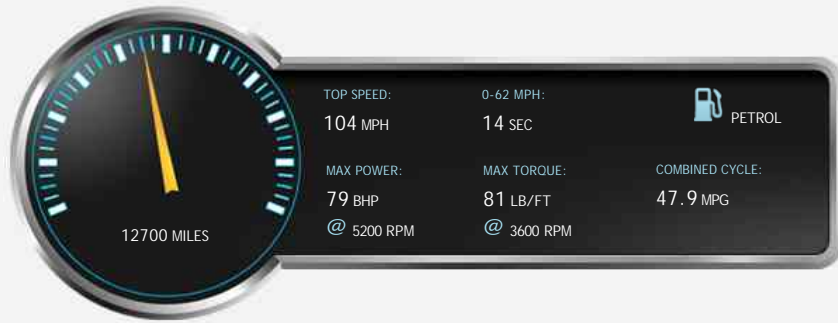

Nissan Micra 1.2 N-Tec 5dr Manual

Sold

General Info

Engine:	1.2 Petrol Manual
Price:	Sold
Body Type:	5 Dr Hatchback
Owners:	
Mileage:	12,700
Reg Date:	March 2010 (10)
Colour:	Nightshade Metallic

Vehicle Features

Not Specified

Vehicle Description

Nightshade Metallic with Cloth Trim. SPECIFICATION INCLUDES : 1.2 PureDrive petrol engine, manual gearbox, 16 inch alloy wheels, front fog lights, A/C, computer, under seat stowage, folding/sliding rear seats, CD audio, colour touch screen interface, Sat Nav, bluetooth connectivity, usb/auxiliary input, isofix, cup holder, fitted floor mats. OTHER INFORMATION : hpi clear, one owner, 02/20 mot, FNSH, serviced at 1k, 3k, 5k, 6k, 8k, 9k, 11k and 12k miles. Low insurance, up to 55mpg economy and 140pa road tax. Super low mileage and a lovely example. PORTFIELD CAR SALES OFFER A WIDE RANGE OF FINANCE OPTIONS TO SUIT YOUR BUDGET AND TO FIT ALL CIRCUMSTANCES. APPLY TODAY AND LET US USE OUR 30 YEARS EXPERIENCE IN THE FINANCE INDUSTRY TO OBTAIN THE BEST DEAL FOR YOU SUBJECT TO STATUS. PART EXCHANGE WELCOME, EXTENDED NATIONWIDE WARRANTY PACKAGES, DRIVE AWAY INSURANCE SUBJECT TO STATUS, NATIONWIDE DELIVERY AVAILABLE, ALL MAJOR DEBIT/CREDIT CARDS ACCEPTED. To find us : Sat Nav post code is BH23 2LJ.

Portfield Car Sales, Station Approach, Fairmile Road, Christchurch, Dorset, BH23 2LJ

Tel: 01202 474788 - Web: www.portfieldcarsales.co.uk

Opening Hours: Mon - Fri 9am - 5:30pm | Sat 9am - 5pm | Sun 10am - 3pm

Performance & Engine

Driven Wheels: Front

Gears: 5

Weights & Measures

Doors: 5

*Including mirrors

Safety

NCAP Adult Rating: No Data
NCAP Child Rating: No Data
NCAP Pedestrian Rating: No Data
NCAP Safety Assist: No Data
NCAP Overall Rating: No Data