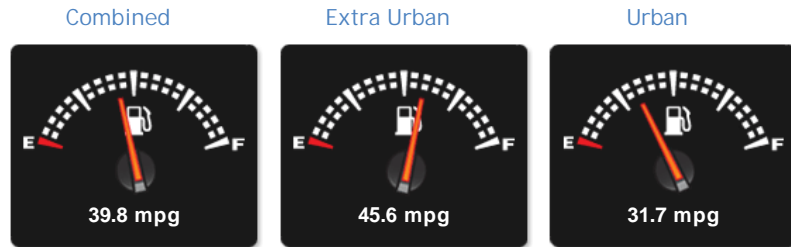

Fuel Economy

Running Costs