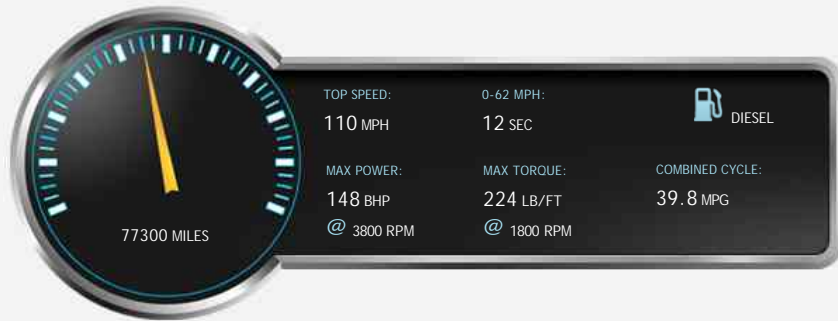

Performance & Engine