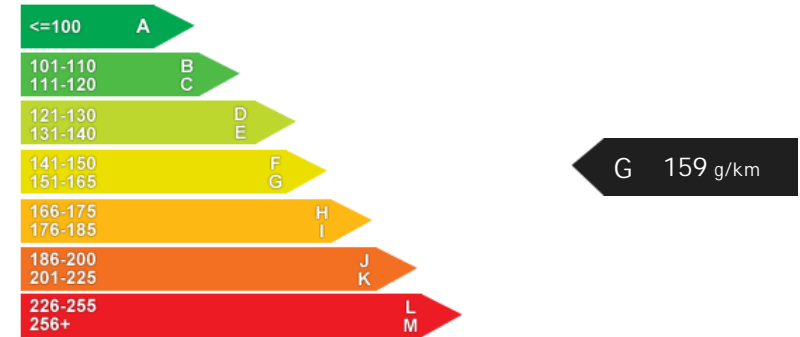

NCAP Adult Rating: No Data
NCAP Child Rating: No Data
NCAP Pedestrian Rating: No Data
NCAP Safety Assist: No Data
NCAP Overall Rating: No Data

Fuel Economy

Running Costs

CO₂ emission figure (g/km)

VED band and CO₂