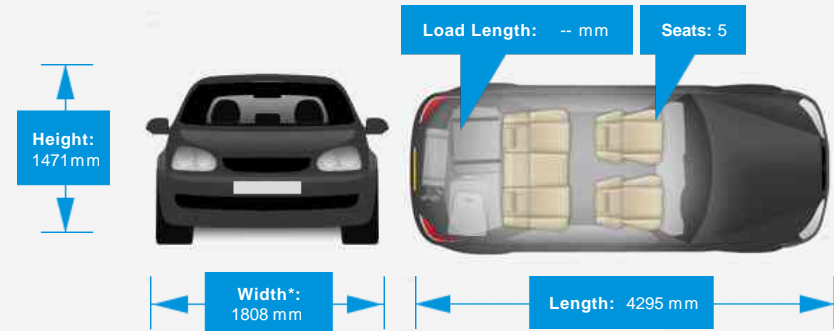

Performance & Engine

Engine: 4 Cylinders
In Line, 1598 Cc,
Naturally Aspirated,
DOHC

Driven Wheels: Front

Gears: 5

Weights & Measures

Doors: 5

*Including mirrors

Safety