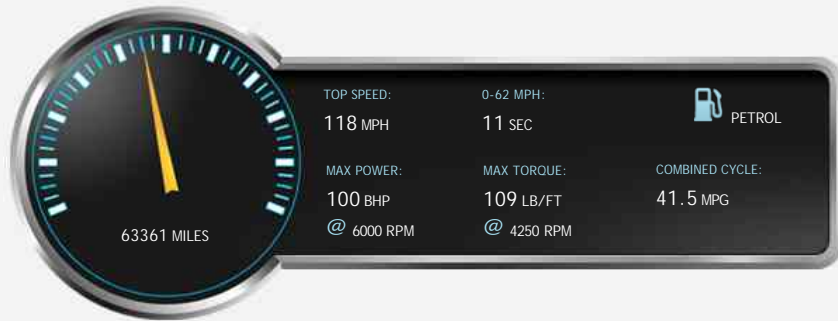

Performance & Engine

Engine: 4 Cylinders
In Line, 1598 Cc,
Naturally Aspirated,
DOHC

Driven Wheels: Front

Gears: 5

Weights & Measures

Doors: 5

*Including mirrors

Safety