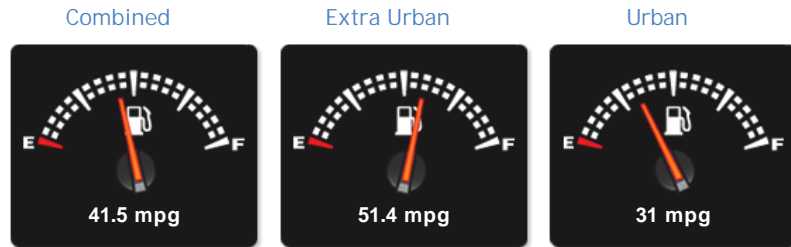

Fuel Economy

Running Costs