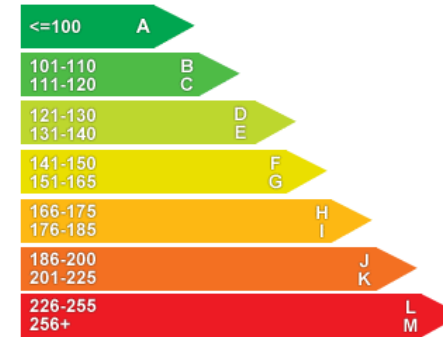

Performance & Engine

Engine: 4 Cylinders
In Line, 1582 Cc,
Turbo Charged,
DOHC

Driven Wheels: Front

Gears: 6

Weights & Measures

Doors: 5

*Including mirrors

Safety

NCAP Adult Rating: No Data
NCAP Child Rating: No Data
NCAP Pedestrian Rating: No Data
NCAP Safety Assist: No Data
NCAP Overall Rating: No Data

Fuel Economy

Running Costs

CO₂ emission figure (g/km)

VED band and CO₂