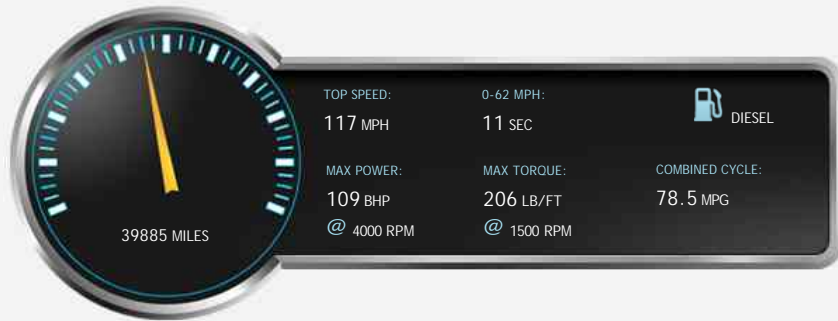

Hyundai i30 CRDI SE BUSINESS EDITION BLUE DRIVE

£8,495

General Info

Engine:	1.6 Diesel Manual
Price:	£8,495
Body Type:	5 Dr Hatchback
Owners:	2
Mileage:	39,885
Reg Date:	July 2015 (15)
Colour:	

Vehicle Features

Not Specified

Vehicle Description

Hyundai i30 1.6 CRDi Blue Drive SE 5dr £8,495

FULL SERVICE HISTORY

2015 (15 reg), Hatchback

39,885 miles

Manual

1600cc

Diesel

Superb value, 1 previous owner, Full Service History, 2 keys, drives fantastic, Cruise Control with Speed Limiter, Manual Air Conditioning, Parking Sensors - Rear, Voice Recognition, 15in Alloy Wheels, Bluetooth Connectivity, Burglar Alarm, Electric Windows - Front and Rear with Drivers Anti-Trap Mechanism and One

Performance & Engine

Engine: 4 Cylinders
In Line, 1582 Cc,
Turbo Charged,
DOHC

Driven Wheels: Front

Gears: 6

Weights & Measures

Doors: 5

*Including mirrors

Safety