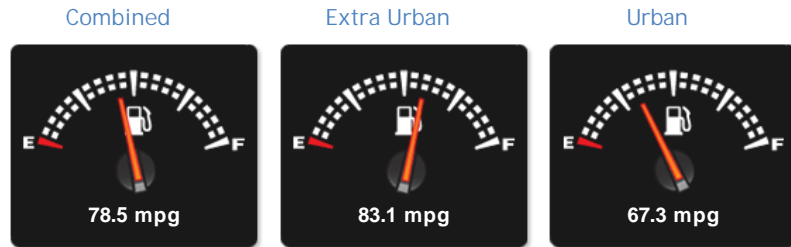

Fuel Economy

Running Costs