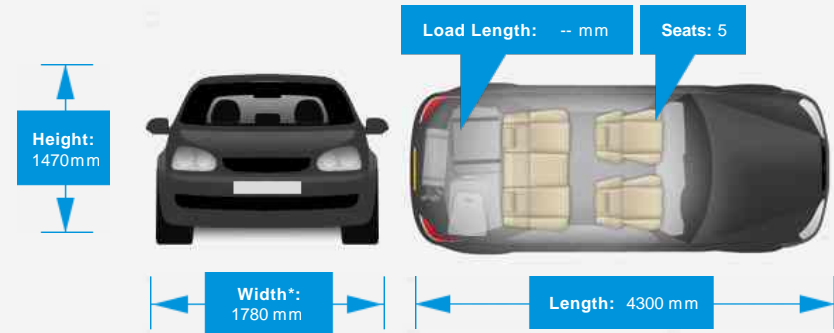

Performance & Engine

Engine: 4 Cylinders
In Line, 1582 Cc,
Turbo Charged,
DOHC

Driven Wheels: Front

Gears: 6

Weights & Measures

Doors: 5

*Including mirrors

Safety