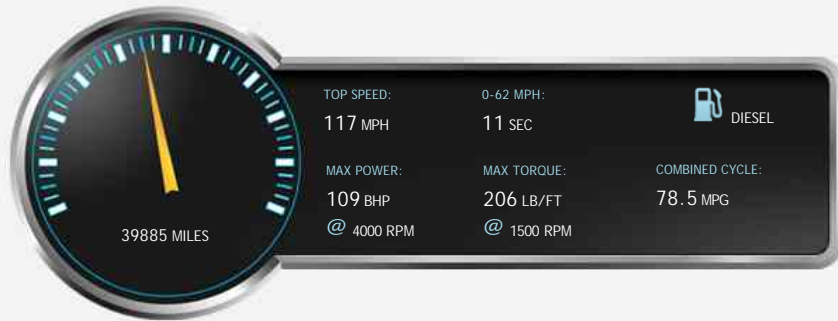

Hyundai i30 CRDI SE BUSINESS EDITION BLUE DRIVE

£7,395

General Info

Engine:	1.6 Diesel Manual
Price:	£7,395
Body Type:	5 Dr Hatchback
Owners:	2
Mileage:	39,885
Reg Date:	July 2015 (15)
Colour:	

Vehicle Features

Not Specified

Vehicle Description

Hyundai i30 1.6 CRDi Blue Drive SE 5dr £8,495

FULL SERVICE HISTORY

2015 (15 reg), Hatchback

39,885 miles

Manual

1600cc

Diesel

Superb value, 1 previous owner, Full Service History, 2 keys, drives fantastic, Cruise Control with Speed Limiter, Manual Air Conditioning, Parking Sensors - Rear, Voice Recognition, 15in Alloy Wheels, Bluetooth Connectivity, Burglar Alarm, Electric Windows - Front and Rear with Drivers Anti-Trap Mechanism and One

Performance & Engine

Engine: 4 Cylinders
In Line, 1582 Cc,
Turbo Charged,
DOHC

Driven Wheels: Front

Gears: 6

Weights & Measures

Doors: 5

*Including mirrors

Safety