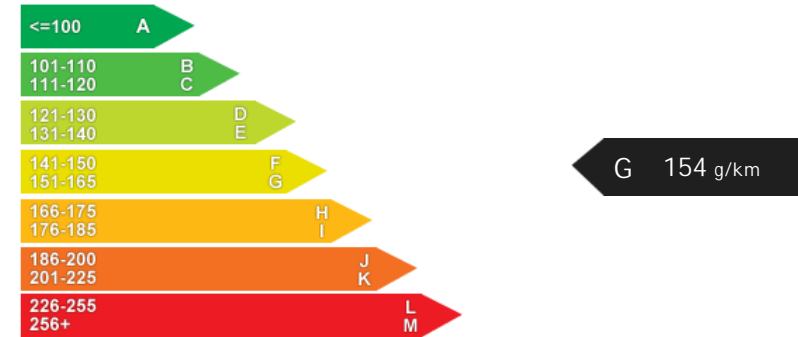

CO₂ emission figure (g/km)

VED band and CO₂