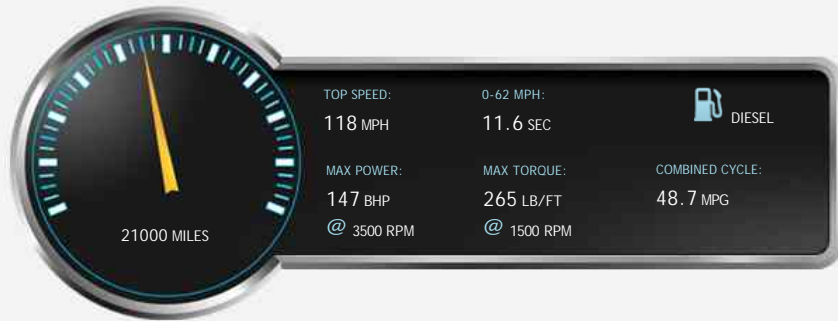

Performance & Engine