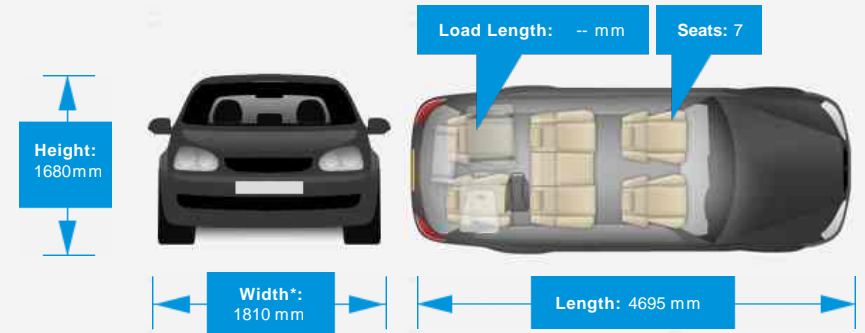

Weights & Measures