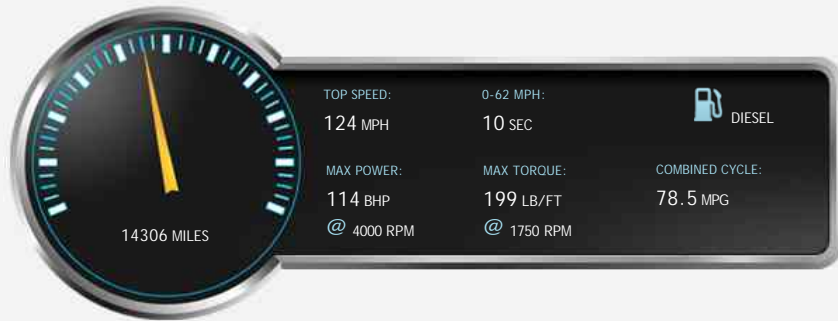

Performance & Engine