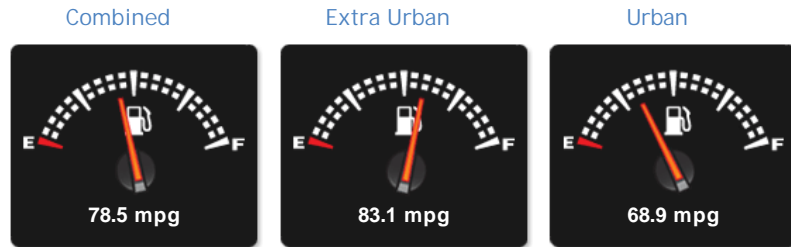

Fuel Economy